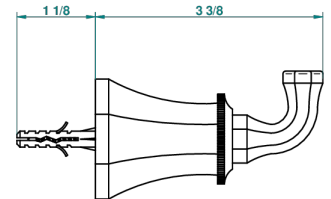

ART DECO CRYSTAL

A56-517

Single robe hook

THG®
PARIS

13105

26/05/2010

CHARACTERISTIC

- Art Déco Crystal
- Single robe hook

AVAILABLE FINITIONS

Antique nickel - H28
Black ceram - D30
Blush PVD - H62
Brass color PVD - H49
Brown bronze color PVD - F33
Gold color PVD - H52

Graphite PVD - H64
Lacquered light bronze - D01
Matt Umber PVD - H67
Matt blush PVD - H60
Matt brass color PVD - H50
Matt brown bronze color PVD - F34

Matt chrome - C02
Matt gold - F07
Matt gold color PVD - H53
Matt graphite PVD - H65
Matt nickel (color finish) - C01
Matt nickel color PVD - H56

Natural smoked Brass - A13
Nickel color PVD - H55
Polished chrome (color finish) - A02
Polished chrome / Polished gold (color finish) - G02
Polished gold (color finish) - F01
Polished nickel - B01

Soft gold - F30
Soft matt gold - F31
Umber PVD - H66
Varnished matt antique red copper (color finish) - H07