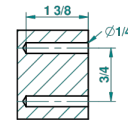

ART DECO CRYSTAL

A56-517

Single robe hook

THG®
PARIS

13105

26/05/2010

CHARACTERISTIC

- Art Déco Crystal
- Single robe hook

AVAILABLE FINITIONS

Antique nickel - H28
Black ceram - D30
Blush PVD - H62
Brass color PVD - H49
Brown bronze color PVD - F33
Gold color PVD - H52

Graphite PVD - H64
Lacquered light bronze - D01
Matt Umber PVD - H67
Matt blush PVD - H60
Matt brass color PVD - H50
Matt brown bronze color PVD - F34

Matt chrome - C02
Matt gold - F07
Matt gold color PVD - H53
Matt graphite PVD - H65
Matt nickel (color finish) - C01
Matt nickel color PVD - H56

Natural smoked Brass - A13
Nickel color PVD - H55
Polished chrome (color finish) - A02
Polished chrome / Polished gold (color finish) - G02
Polished gold (color finish) - F01
Polished nickel - B01

Soft gold - F30
Soft matt gold - F31
Umber PVD - H66
Varnished matt antique red copper (color finish) - H07