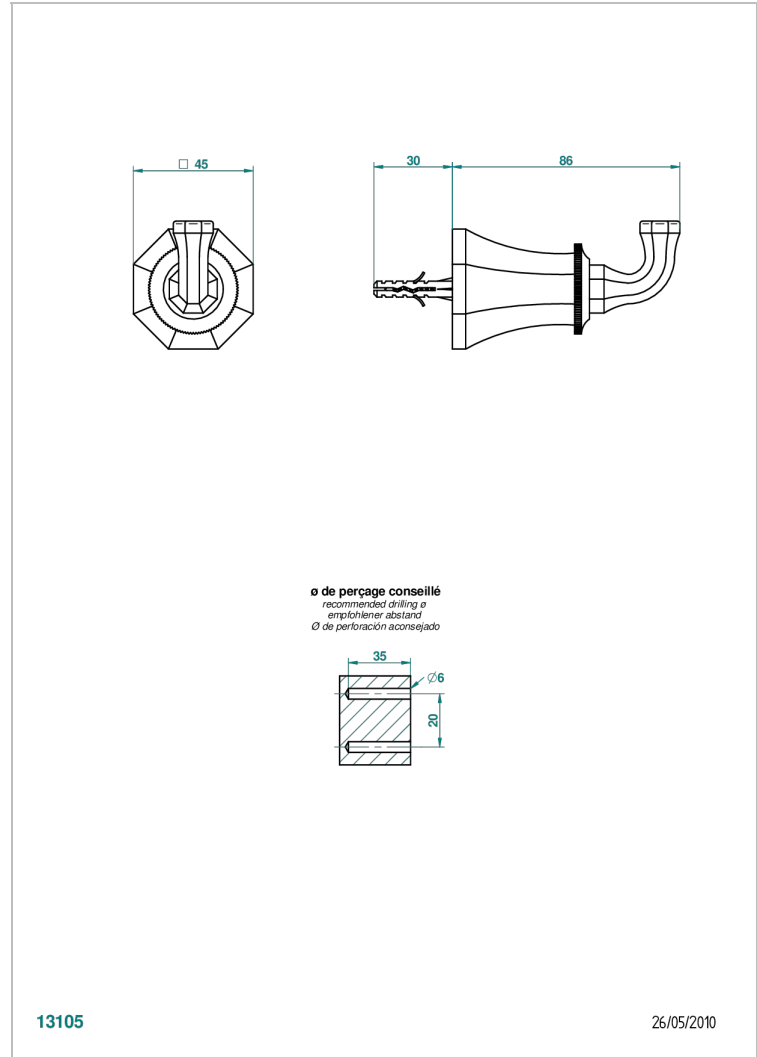

ART DECO CRYSTAL

A56-517

Single robe hook

THG[®]
PARIS

CHARACTERISTIC

- Art Déco Crystal
- Single robe hook

AVAILABLE FINITIONS

Antique nickel - H28
Black ceram - D30
Blush PVD - H62
Brass color PVD - H49
Brown bronze color PVD - F33
Gold color PVD - H52