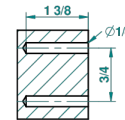

ART DECO CRYSTAL

A56-517

Single robe hook

THG®
PARIS

13105

26/05/2010

CHARACTERISTIC

- Art Déco Crystal
- Single robe hook

AVAILABLE FINITIONS

Antique nickel - H28
Black ceram - D30
Blush PVD - H62
Brass color PVD - H49
Brown bronze color PVD - F33
Gold color PVD - H52

Graphite PVD - H64
Lacquered light bronze - D01
Matt Umber PVD - H67
Matt blush PVD - H60
Matt brass color PVD - H50
Matt brown bronze color PVD - F34

Matt chrome - C02
Matt gold - F07
Matt gold color PVD - H53
Matt graphite PVD - H65
Matt nickel (color finish) - C01
Matt nickel color PVD - H56

Natural smoked Brass - A13
Nickel color PVD - H55
Polished chrome (color finish) - A02
Polished chrome / Polished gold (color finish) - G02
Polished gold (color finish) - F01
Polished nickel - B01

Soft gold - F30
Soft matt gold - F31
Umber PVD - H66
Varnished matt antique red copper (color finish) - H07