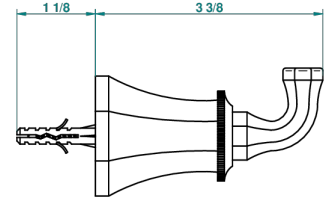

ART DECO CRYSTAL

A56-517

Single robe hook

THG®
PARIS

13105

26/05/2010

CHARACTERISTIC

- Art Déco Crystal
- Single robe hook

AVAILABLE FINITIONS

Antique nickel - H28
Black ceram - D30
Blush PVD - H62
Brass color PVD - H49
Brown bronze color PVD - F33
Gold color PVD - H52

Graphite PVD - H64
Lacquered light bronze - D01
Matt Umber PVD - H67
Matt blush PVD - H60
Matt brass color PVD - H50
Matt brown bronze color PVD - F34

Matt chrome - C02
Matt gold - F07
Matt gold color PVD - H53
Matt graphite PVD - H65
Matt nickel (color finish) - C01
Matt nickel color PVD - H56

Natural smoked Brass - A13
Nickel color PVD - H55
Polished chrome (color finish) - A02
Polished chrome / Polished gold (color finish) - G02
Polished gold (color finish) - F01
Polished nickel - B01

Soft gold - F30
Soft matt gold - F31
Umber PVD - H66
Varnished matt antique red copper (color finish) - H07