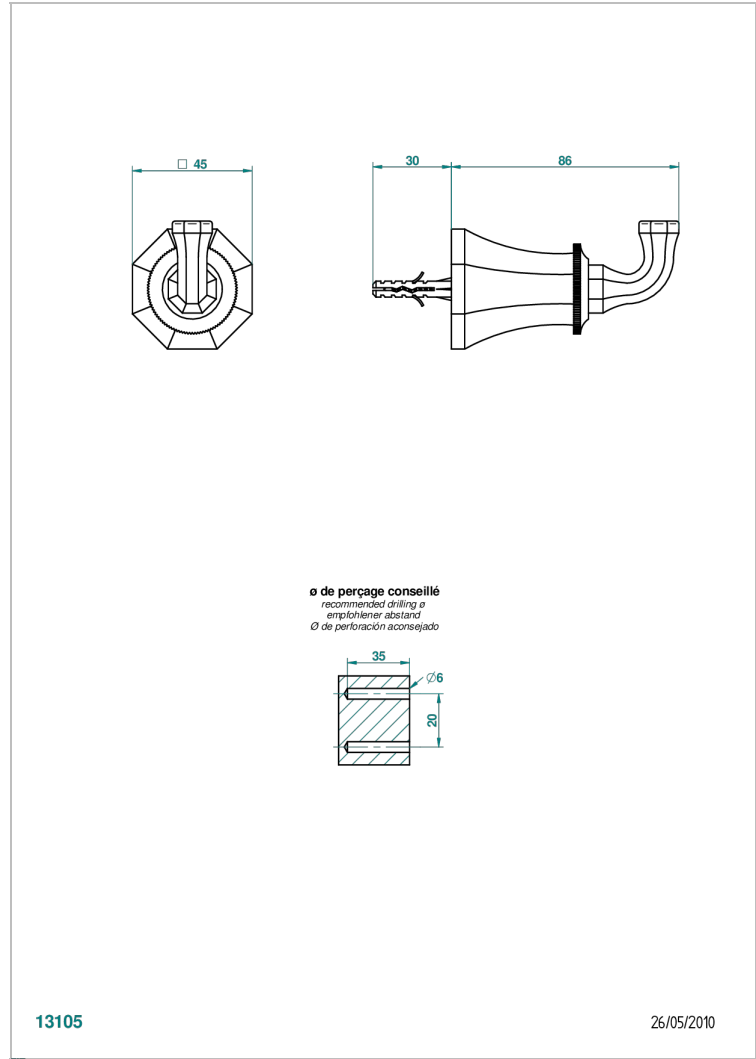

ART DECO WITH LEVER

A55-517

Single robe hook

THG®
PARIS

13105

26/05/2010

CHARACTERISTIC

- Art Déco with lever
- Single robe hook

AVAILABLE FINITIONS

Antique nickel - H28
Black ceram - D30
Blush PVD - H62
Brass color PVD - H49
Brown bronze color PVD - F33
Gold color PVD - H52

Graphite PVD - H64
Lacquered light bronze - D01
Matt Umber PVD - H67
Matt blush PVD - H60
Matt brass color PVD - H50
Matt brown bronze color PVD - F34

Matt chrome - C02
Matt gold - F07
Matt gold color PVD - H53
Matt graphite PVD - H65
Matt nickel (color finish) - C01
Matt nickel color PVD - H56

Natural smoked Brass - A13
Nickel color PVD - H55
Polished chrome (color finish) - A02
Polished chrome / Polished gold (color finish) - G02
Polished gold (color finish) - F01
Polished nickel - B01

Soft gold - F30
Soft matt gold - F31
Umber PVD - H66
Varnished matt antique red copper (color finish) - H07