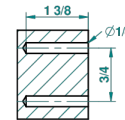

ART DECO WITH LEVER

A55-517

Single robe hook

THG®
PARIS

13105

26/05/2010

CHARACTERISTIC

- Art Déco with lever
- Single robe hook

AVAILABLE FINITIONS

Antique nickel - H28
Black ceram - D30
Blush PVD - H62
Brass color PVD - H49
Brown bronze color PVD - F33
Gold color PVD - H52

Graphite PVD - H64
Lacquered light bronze - D01
Matt Umber PVD - H67
Matt blush PVD - H60
Matt brass color PVD - H50
Matt brown bronze color PVD - F34

Matt chrome - C02
Matt gold - F07
Matt gold color PVD - H53
Matt graphite PVD - H65
Matt nickel (color finish) - C01
Matt nickel color PVD - H56

Natural smoked Brass - A13
Nickel color PVD - H55
Polished chrome (color finish) - A02
Polished chrome / Polished gold (color finish) - G02
Polished gold (color finish) - F01
Polished nickel - B01

Soft gold - F30
Soft matt gold - F31
Umber PVD - H66
Varnished matt antique red copper (color finish) - H07