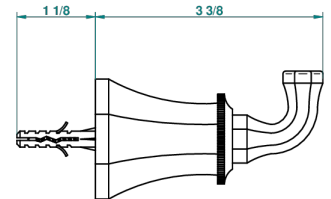

ART DECO WITH LEVER

A55-517

Single robe hook

THG®
PARIS

13105

26/05/2010

CHARACTERISTIC

- Art Déco with lever
- Single robe hook

AVAILABLE FINITIONS

Antique nickel - H28
Black ceram - D30
Blush PVD - H62
Brass color PVD - H49
Brown bronze color PVD - F33
Gold color PVD - H52

Graphite PVD - H64
Lacquered light bronze - D01
Matt Umber PVD - H67
Matt blush PVD - H60
Matt brass color PVD - H50
Matt brown bronze color PVD - F34

Matt chrome - C02
Matt gold - F07
Matt gold color PVD - H53
Matt graphite PVD - H65
Matt nickel (color finish) - C01
Matt nickel color PVD - H56

Natural smoked Brass - A13
Nickel color PVD - H55
Polished chrome (color finish) - A02
Polished chrome / Polished gold (color finish) - G02
Polished gold (color finish) - F01
Polished nickel - B01

Soft gold - F30
Soft matt gold - F31
Umber PVD - H66
Varnished matt antique red copper (color finish) - H07