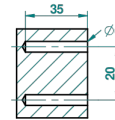

ART DECO WITH LEVER

A55-517

Single robe hook

THG®
PARIS

13105

26/05/2010

CHARACTERISTIC

- Art Déco with lever
- Single robe hook

AVAILABLE FINITIONS

Antique nickel - H28
Black ceram - D30
Blush PVD - H62
Brass color PVD - H49
Brown bronze color PVD - F33
Gold color PVD - H52

Graphite PVD - H64
Lacquered light bronze - D01
Matt Umber PVD - H67
Matt blush PVD - H60
Matt brass color PVD - H50
Matt brown bronze color PVD - F34

Matt chrome - C02
Matt gold - F07
Matt gold color PVD - H53
Matt graphite PVD - H65
Matt nickel (color finish) - C01
Matt nickel color PVD - H56

Natural smoked Brass - A13
Nickel color PVD - H55
Polished chrome (color finish) - A02
Polished chrome / Polished gold (color finish) - G02
Polished gold (color finish) - F01
Polished nickel - B01

Soft gold - F30
Soft matt gold - F31
Umber PVD - H66
Varnished matt antique red copper (color finish) - H07