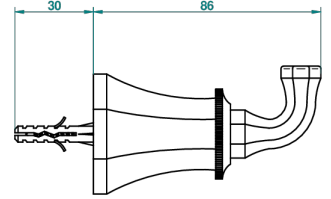

ART DECO WITH LEVER

A55-517

Single robe hook

THG®
PARIS

13105

26/05/2010

CHARACTERISTIC

- Art Déco with lever
- Single robe hook

AVAILABLE FINITIONS

Antique nickel - H28
Black ceram - D30
Blush PVD - H62
Brass color PVD - H49
Brown bronze color PVD - F33
Gold color PVD - H52

Graphite PVD - H64
Lacquered light bronze - D01
Matt Umber PVD - H67
Matt blush PVD - H60
Matt brass color PVD - H50
Matt brown bronze color PVD - F34

Matt chrome - C02
Matt gold - F07
Matt gold color PVD - H53
Matt graphite PVD - H65
Matt nickel (color finish) - C01
Matt nickel color PVD - H56

Natural smoked Brass - A13
Nickel color PVD - H55
Polished chrome (color finish) - A02
Polished chrome / Polished gold (color finish) - G02
Polished gold (color finish) - F01
Polished nickel - B01

Soft gold - F30
Soft matt gold - F31
Umber PVD - H66
Varnished matt antique red copper (color finish) - H07