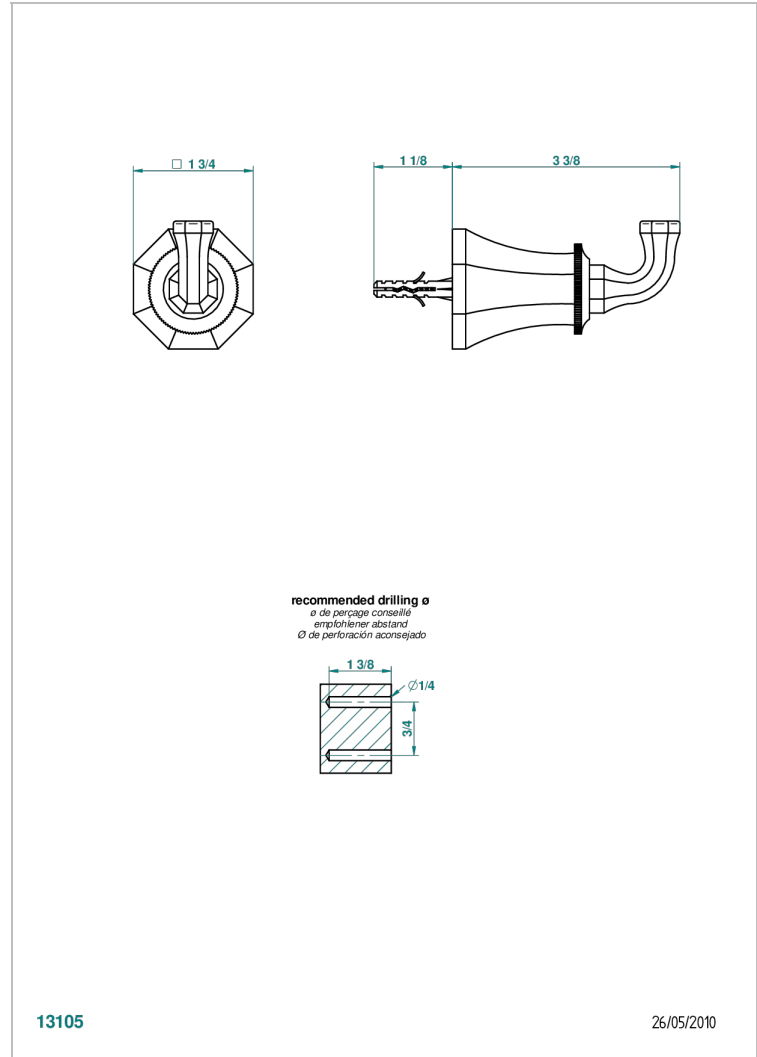

ART DECO WITH LEVER

A55-517

Single robe hook

THG[®]
PARIS

13105

26/05/2010

CHARACTERISTIC

- Art Déco with lever
- Single robe hook