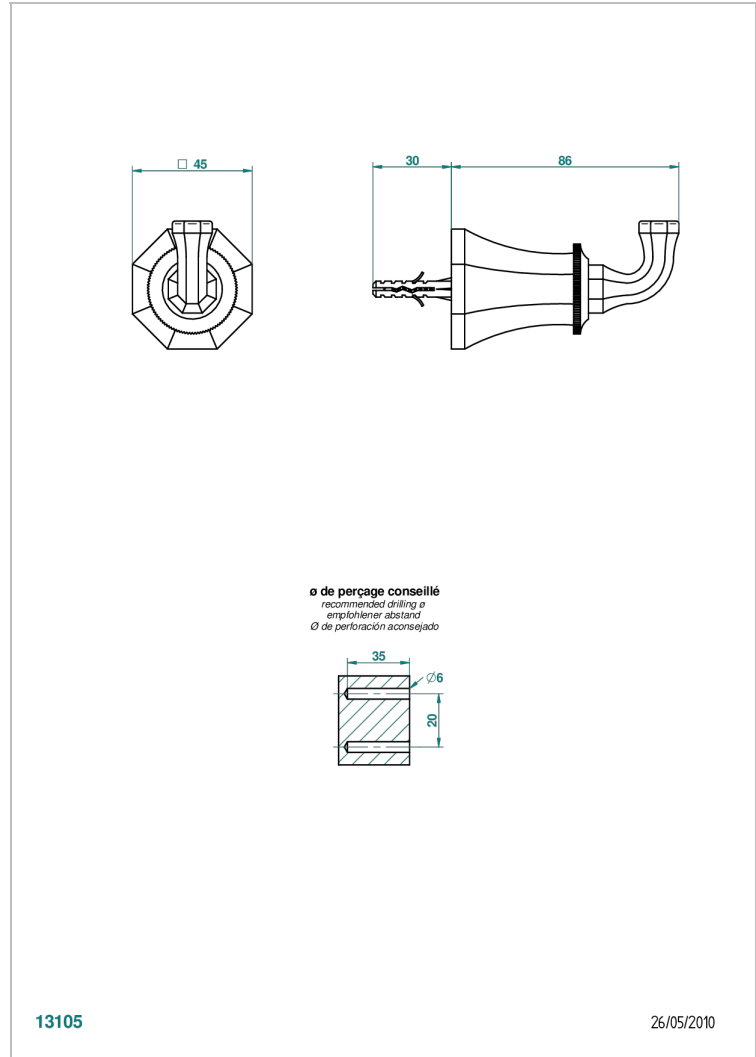

ART DECO WITH LEVER

A55-517

Single robe hook

THG®
PARIS

13105

26/05/2010

CHARACTERISTIC

- Art Déco with lever
- Single robe hook

AVAILABLE FINITIONS

Antique nickel - H28
Black ceram - D30
Blush PVD - H62
Brass color PVD - H49
Brown bronze color PVD - F33
Gold color PVD - H52

Graphite PVD - H64
Lacquered light bronze - D01
Matt Umber PVD - H67
Matt blush PVD - H60
Matt brass color PVD - H50
Matt brown bronze color PVD - F34

Matt chrome - C02
Matt gold - F07
Matt gold color PVD - H53
Matt graphite PVD - H65
Matt nickel (color finish) - C01
Matt nickel color PVD - H56

Natural smoked Brass - A13
Nickel color PVD - H55
Polished chrome (color finish) - A02
Polished chrome / Polished gold (color finish) - G02
Polished gold (color finish) - F01
Polished nickel - B01

Soft gold - F30
Soft matt gold - F31
Umber PVD - H66
Varnished matt antique red copper (color finish) - H07