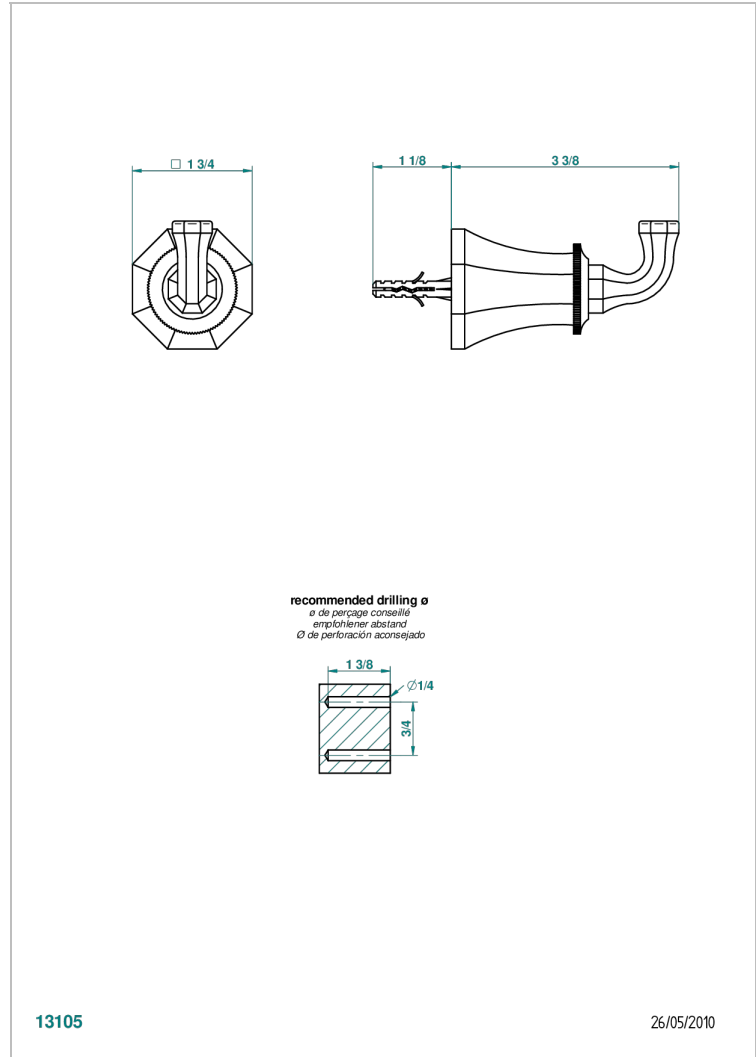

ART DECO WITH LEVER

A55-517

Single robe hook

THG[®]
PARIS

13105

26/05/2010

CHARACTERISTIC

- Art Déco with lever
- Single robe hook