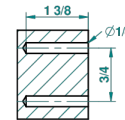

13105

26/05/2010

CHARACTERISTIC

- Art Déco
- Single robe hook

AVAILABLE FINITIONS

Antique nickel - H28
Black ceram - D30
Blush PVD - H62
Brass color PVD - H49
Brown bronze color PVD - F33
Gold color PVD - H52

Graphite PVD - H64
Lacquered light bronze - D01
Matt Umber PVD - H67
Matt blush PVD - H60
Matt brass color PVD - H50
Matt brown bronze color PVD - F34

Matt chrome - C02
Matt gold - F07
Matt gold color PVD - H53
Matt graphite PVD - H65
Matt nickel (color finish) - C01
Matt nickel color PVD - H56

Natural smoked Brass - A13
Nickel color PVD - H55
Polished chrome (color finish) - A02
Polished chrome / Polished gold (color finish) - G02
Polished gold (color finish) - F01
Polished nickel - B01

Soft gold - F30
Soft matt gold - F31
Umber PVD - H66
Varnished matt antique red copper (color finish) - H07