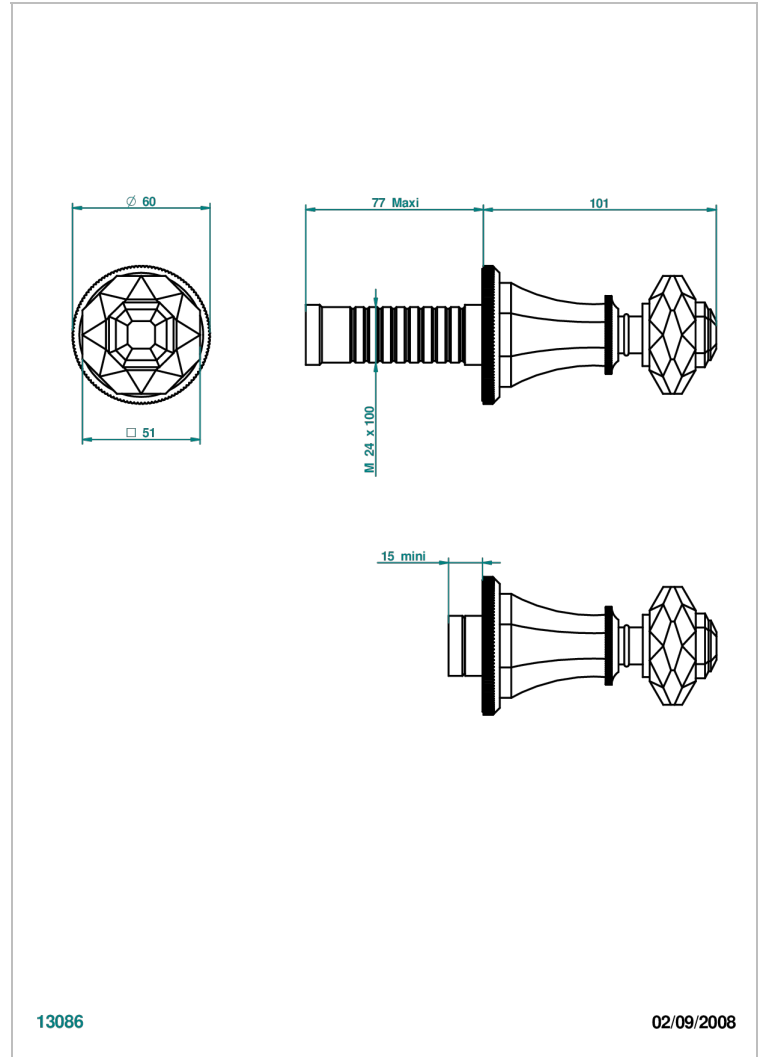

TRADITION CRYSTAL

A59-30B/N

Wall volume control 30 & 32 trim (no marking)

THG[®]
PARIS

13086

02/09/2008

CHARACTERISTIC

- Tradition Crystal
- Wall volume control 30 & 32 trim (no marking)

RELATED SKU'S

- Ref. G00-32CUSA 3/4" Volume control wall valve with ceramic cartridge
- Ref. G00-30CUSA 1/2" volume control wall valve with ceramic cartridge

AVAILABLE FINITIONS

Black ceram - D30
Blush PVD - H62
Brass color PVD - H49
Brown bronze color PVD - F33
Chrome polished - A02
Chrome polished / gold polished - G02