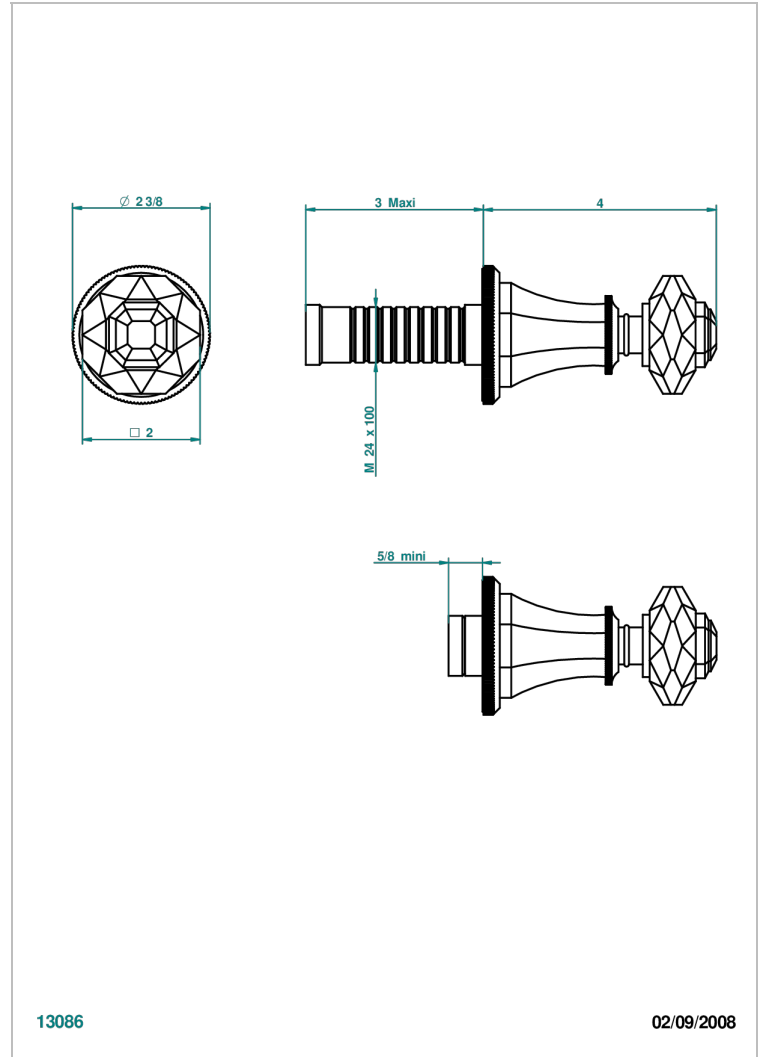

TRADITION CRYSTAL

A59-30B/N

Wall volume control 30 & 32 trim (no marking)

THG[®]
PARIS

13086

02/09/2008

CHARACTERISTIC

- Tradition Crystal
- Wall volume control 30 & 32 trim (no marking)

RELATED SKU'S

- Ref. G00-32CUSA 3/4" Volume control wall valve with ceramic cartridge
- Ref. G00-30CUSA 1/2" volume control wall valve with ceramic cartridge

AVAILABLE FINITIONS

Black ceram - D30
Blush PVD - H62
Brass color PVD - H49
Brown bronze color PVD - F33
Chrome polished - A02
Chrome polished / gold polished - G02