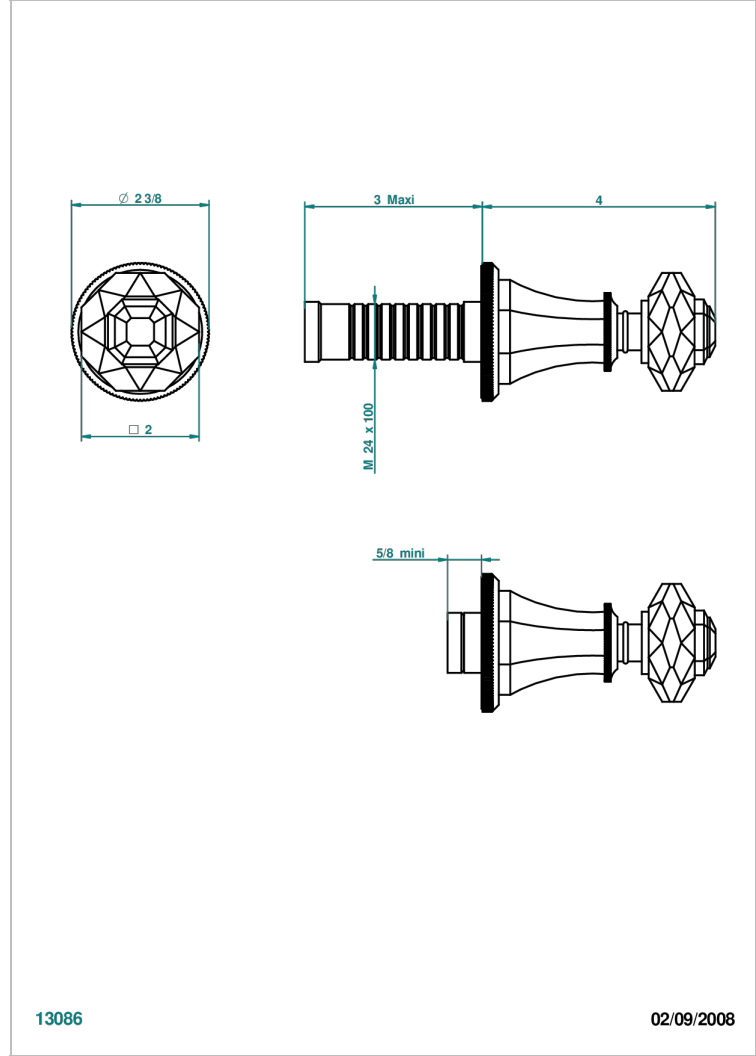

wall valve trim only for valve item code 30 and 32 or diverter 50/4/VM. No writting

13086

02/09/2008

CHARACTERISTIC

- Tradition Crystal
- wall valve trim only for valve item code 30 and 32 or diverter 50/4/VM. No writting

RELATED SKU'S

- Ref. G00-30/CA Wall mounted 1/2" valve body with ceramic head, 1/4 turn left - no trim
- Ref. G00-32/CA Wall mounted 3/4" valve with ceramic head, 1/4 turn left - no trim

AVAILABLE FINITIONS