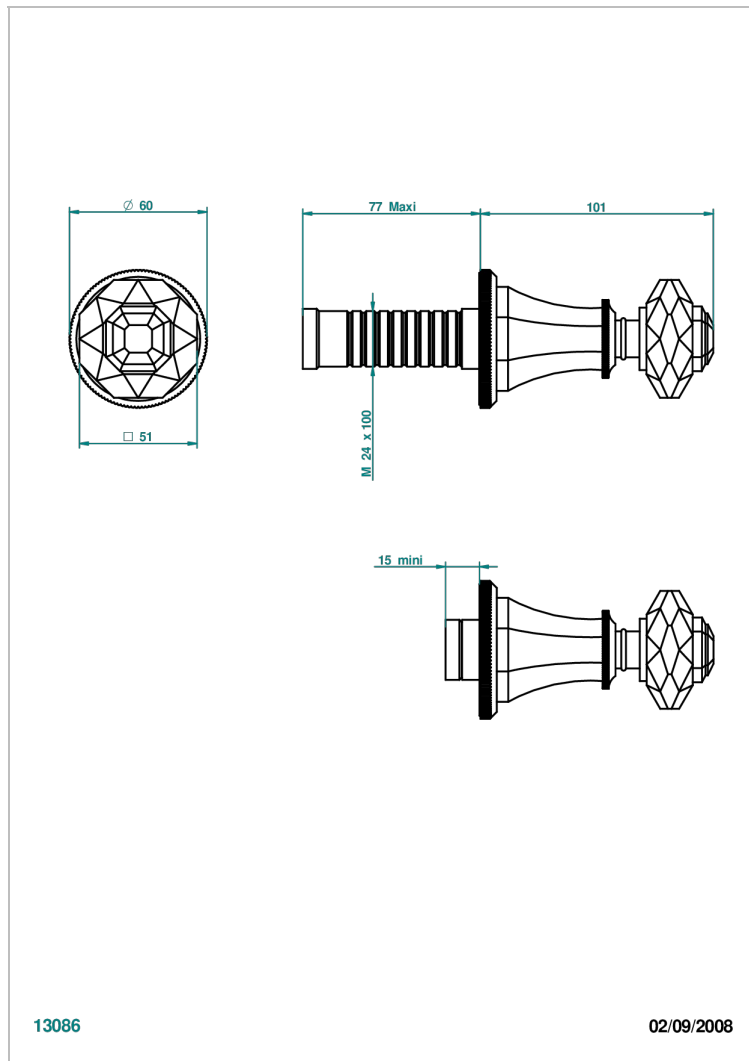

wall valve trim only for valve item code 30 and 32 or diverter 50/4/VM. No writing

CHARACTERISTIC

- Tradition Crystal
- wall valve trim only for valve item code 30 and 32 or diverter 50/4/VM. No writing

RELATED SKU'S

- Ref. G00-30/CA Wall mounted 1/2" valve body with ceramic head, 1/4 turn left - no trim
- Ref. G00-32/CA Wall mounted 3/4" valve with ceramic head, 1/4 turn left - no trim

AVAILABLE FINITIONS