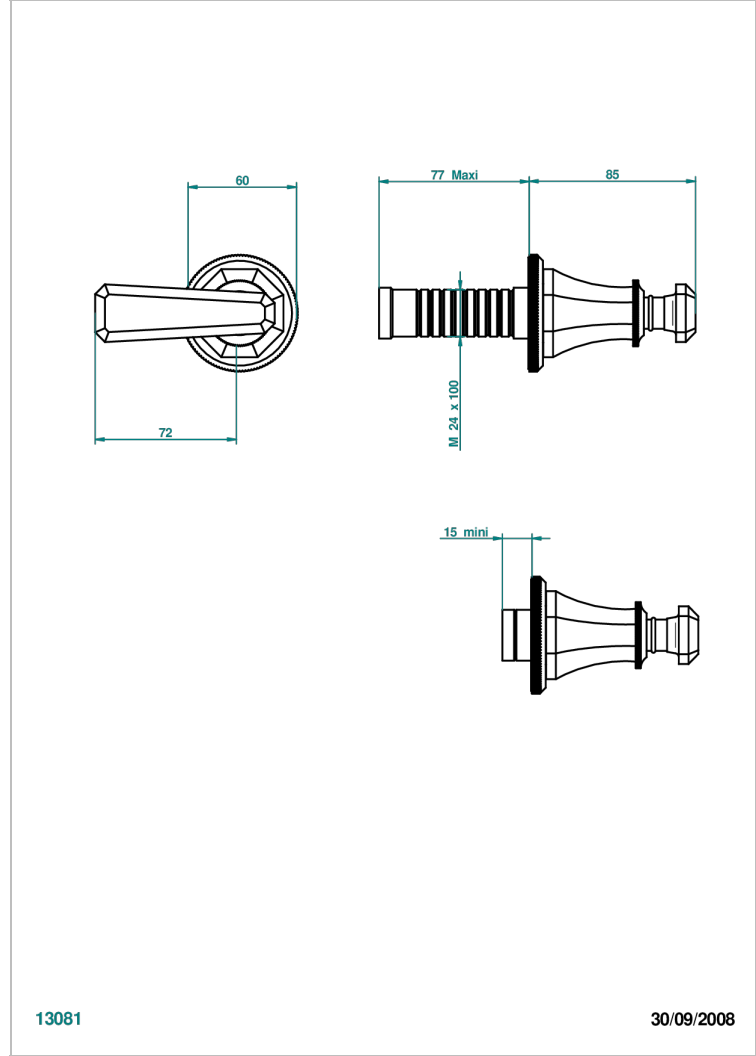

TRADITION WITH LEVER HANDLES

A58-30B

Wall volume control 30 & 32 trim

THG[®]
PARIS

13081

30/09/2008

CHARACTERISTIC

- Tradition with lever handles
- Wall volume control 30 & 32 trim

RELATED SKU'S

- Ref. G00-32CUSA 3/4" Volume control wall valve with ceramic cartridge
- Ref. G00-32HUSA 3/4" Volume control wall valve with ceramic cartridge counterclockwise
- Ref. G00-30CUSA 1/2" volume control wall valve with ceramic cartridge
- Ref. G00-30HUSA 1/2" Volume control wall valve with ceramic cartridge counterclockwise