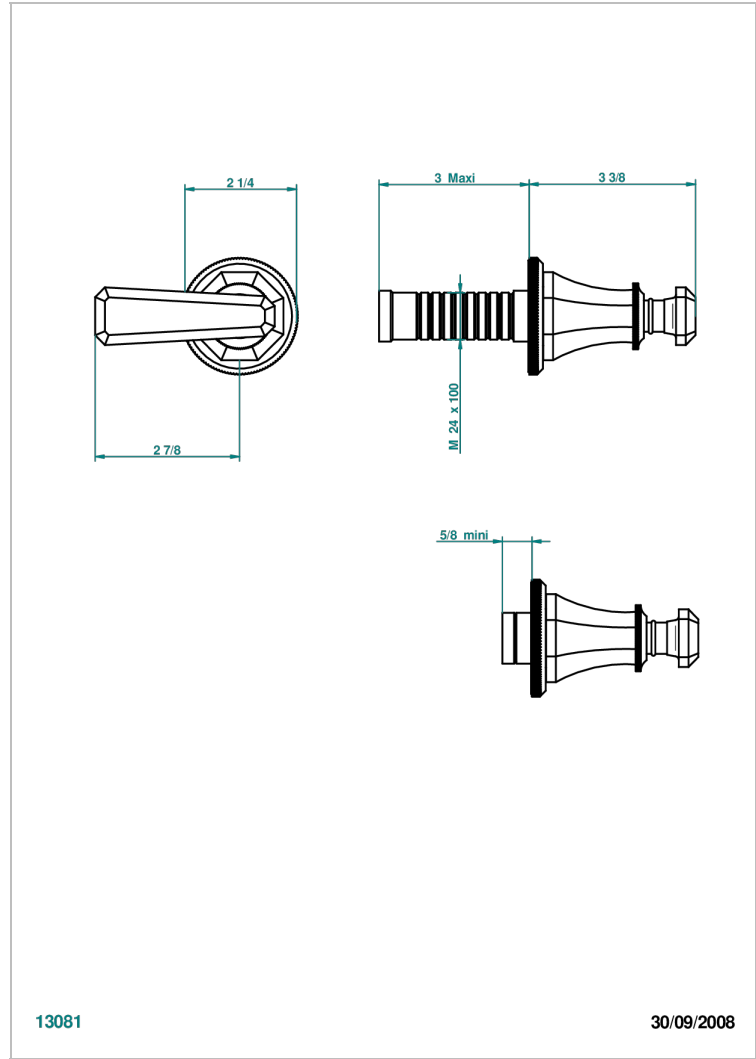

TRADITION WITH LEVER HANDLES

A58-30B

Wall volume control 30 & 32 trim

THG[®]
PARIS

CHARACTERISTIC

- Tradition with lever handles
- Wall volume control 30 & 32 trim

RELATED SKU'S

- Ref. G00-32CUSA 3/4" Volume control wall valve with ceramic cartridge
- Ref. G00-32HUSA 3/4" Volume control wall valve with ceramic cartridge counterclockwise
- Ref. G00-30CUSA 1/2" volume control wall valve with ceramic cartridge
- Ref. G00-30HUSA 1/2" Volume control wall valve with ceramic cartridge counterclockwise