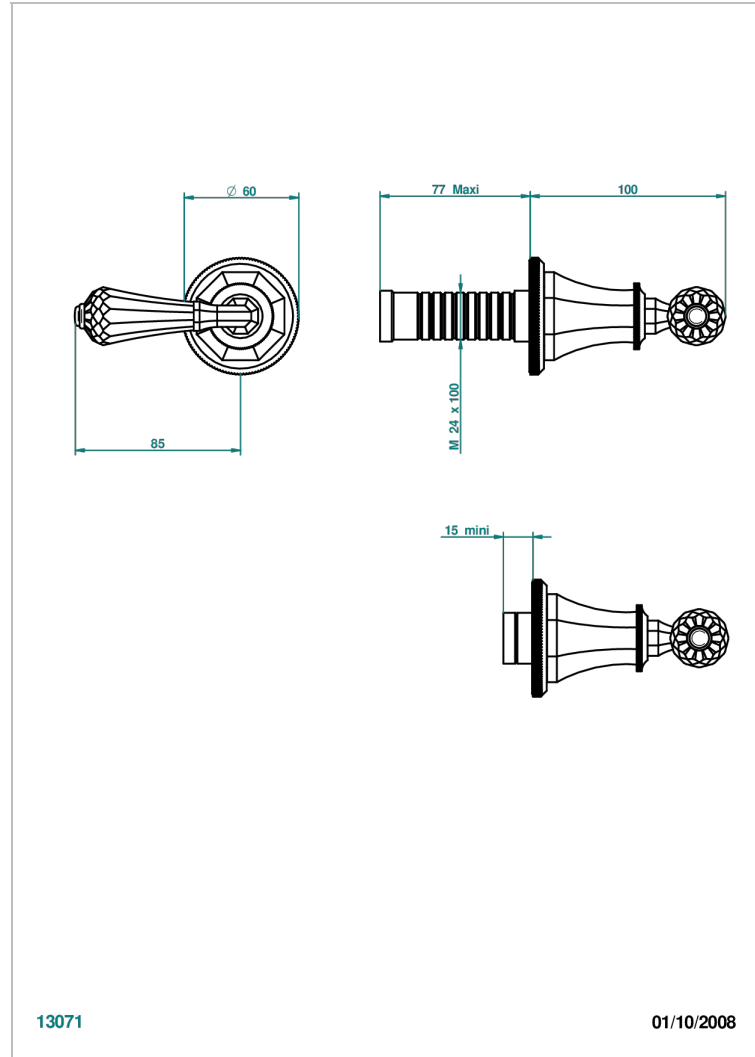

# ART DECO CRYSTAL

A56-30B

Wall volume control 30 & 32 trim

THG<sup>®</sup>  
PARIS

13071

01/10/2008

## CHARACTERISTIC

- Art Déco Crystal
- Wall volume control 30 & 32 trim

## RELATED SKU'S

- Ref. G00-32CUSA 3/4" Volume control wall valve with ceramic cartridge
- Ref. G00-32HUSA 3/4" Volume control wall valve with ceramic cartridge counterclockwise
- Ref. G00-30CUSA 1/2" volume control wall valve with ceramic cartridge
- Ref. G00-30HUSA 1/2" Volume control wall valve with ceramic cartridge counterclockwise