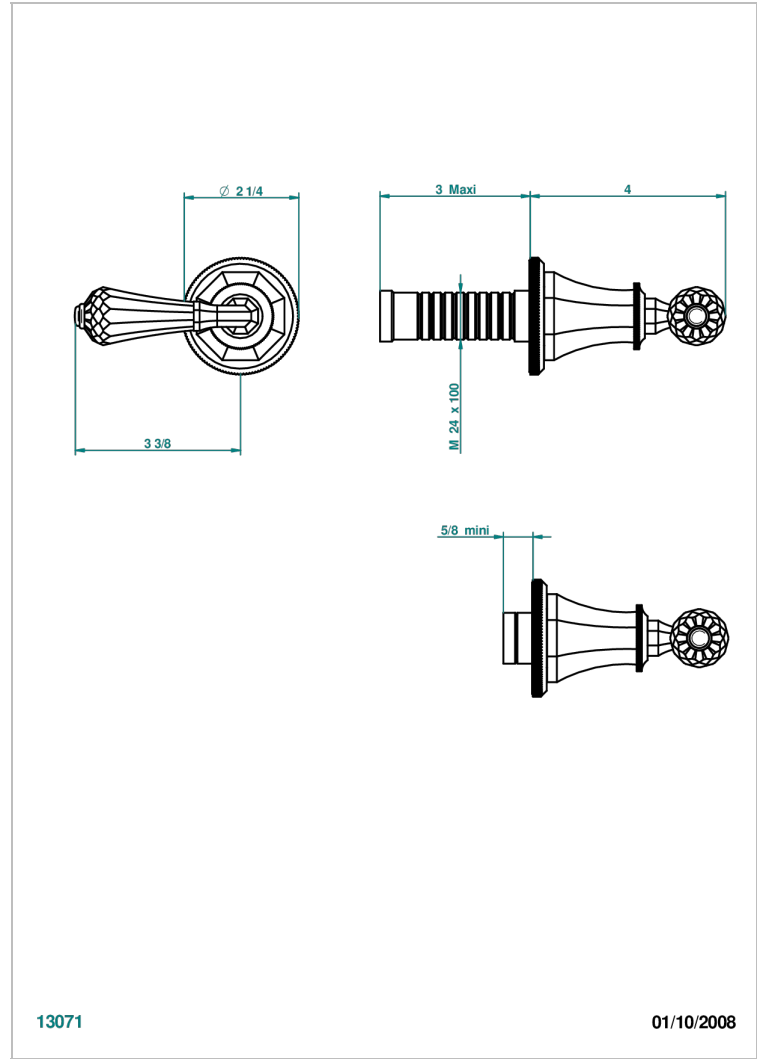

ART DECO CRYSTAL

A56-30B

Wall volume control 30 & 32 trim

13071

01/10/2008

CHARACTERISTIC

- Art Déco Crystal
- Wall volume control 30 & 32 trim

RELATED SKU'S

- Ref. G00-32CUSA 3/4" Volume control wall valve with ceramic cartridge
- Ref. G00-32HUSA 3/4" Volume control wall valve with ceramic cartridge counterclockwise
- Ref. G00-30CUSA 1/2" volume control wall valve with ceramic cartridge
- Ref. G00-30HUSA 1/2" Volume control wall valve with ceramic cartridge counterclockwise