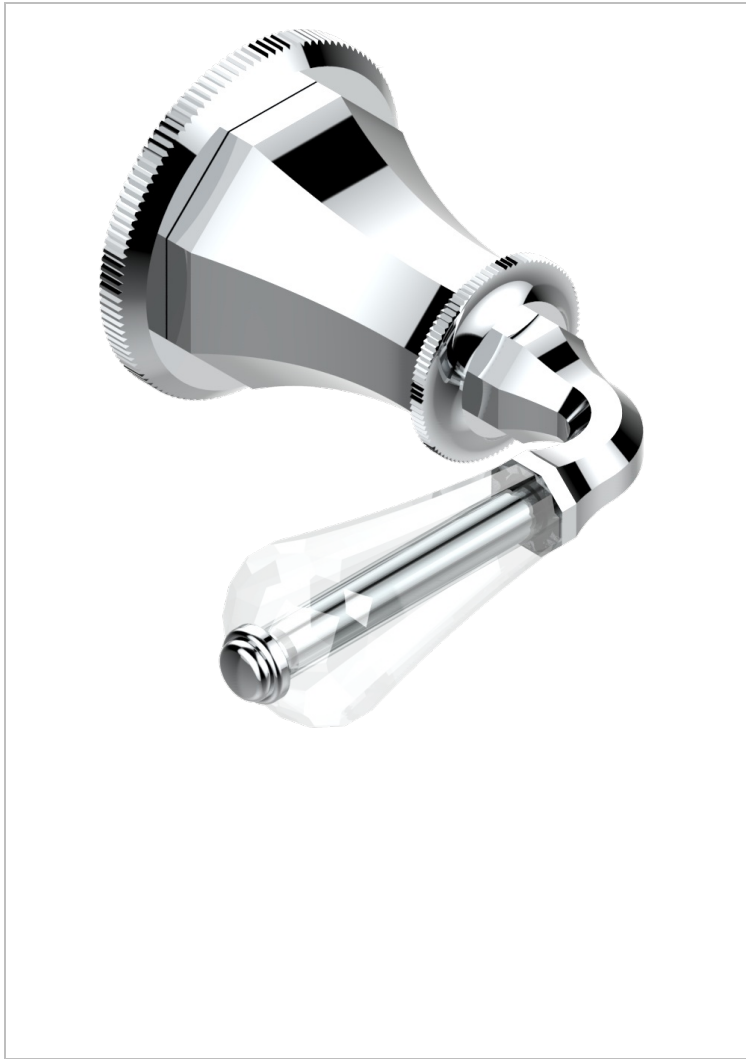

ART DECO CRYSTAL

A56-30B

Wall volume control 30 & 32 trim

13071

01/10/2008

CHARACTERISTIC

- Art Déco Crystal
- Wall volume control 30 & 32 trim

RELATED SKU'S

- Ref. G00-32CUSA 3/4" Volume control wall valve with ceramic cartridge
- Ref. G00-32HUSA 3/4" Volume control wall valve with ceramic cartridge counterclockwise
- Ref. G00-30CUSA 1/2" volume control wall valve with ceramic cartridge
- Ref. G00-30HUSA 1/2" Volume control wall valve with ceramic cartridge counterclockwise

AVAILABLE FINITIONS

Black ceram - D30
Blush PVD - H62
Brass color PVD - H49
Brown bronze color PVD - F33
Chrome polished - A02
Chrome polished / gold polished - G02

Copper antique matt, coated - H07
Gold color PVD - H52
Gold mat - F07
Gold polished - F01
Graphite PVD - H64
Light coated bronze - D01

Nickel polished - B01
Soft gold - F30
Soft matt gold - F31
Umber PVD - H66