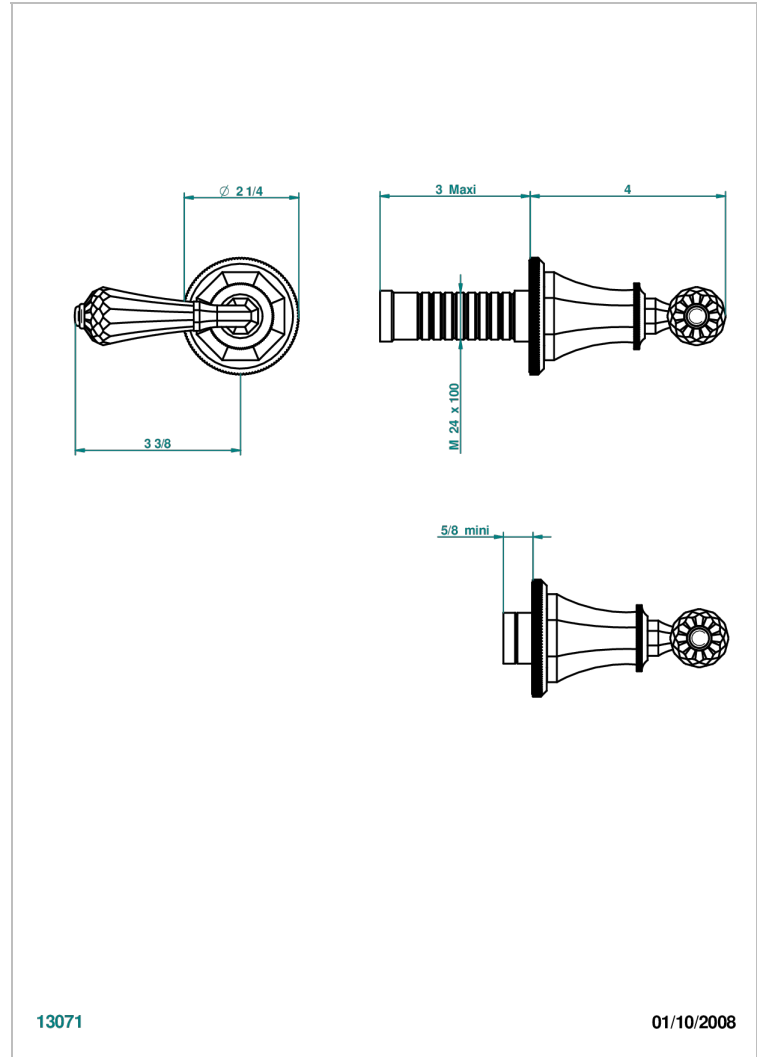

ART DECO CRYSTAL

A56-30B

THG
PARIS

Trim only for wall valve 1/2" ref.30/CA & 30/HA and 3/4" ref.32/CA & 32/HA and diverter ref.50/4VMA

13071

01/10/2008

CHARACTERISTIC

- Art Déco Crystal
- Trim only for wall valve 1/2" ref.30/CA & 30/HA and 3/4" ref.32/CA & 32/HA and diverter ref.50/4VMA

RELATED SKU'S

- Ref. G00-30/CA Wall mounted 1/2" valve body with ceramic head, 1/4 turn left - no trim
- Ref. G00-30/HA Wall mounted 1/2" valve body with ceramic head, 1/4 turn right
- Ref. G00-32/CA Wall mounted 3/4" valve with ceramic head, 1/4 turn left - no trim
- Ref. G00-32/HA Wall mounted 3/4" valve body with ceramic head, 1/4 turn right - no trim

AVAILABLE FINITIONS

Antique nickel - H28
Black ceram - D30
Blush PVD - H62
Brass color PVD - H49
Brown bronze color PVD - F33
Gold color PVD - H52

Graphite PVD - H64
Lacquered light bronze - D01
Matt Umber PVD - H67
Matt blush PVD - H60
Matt brass color PVD - H50
Matt brown bronze color PVD - F34