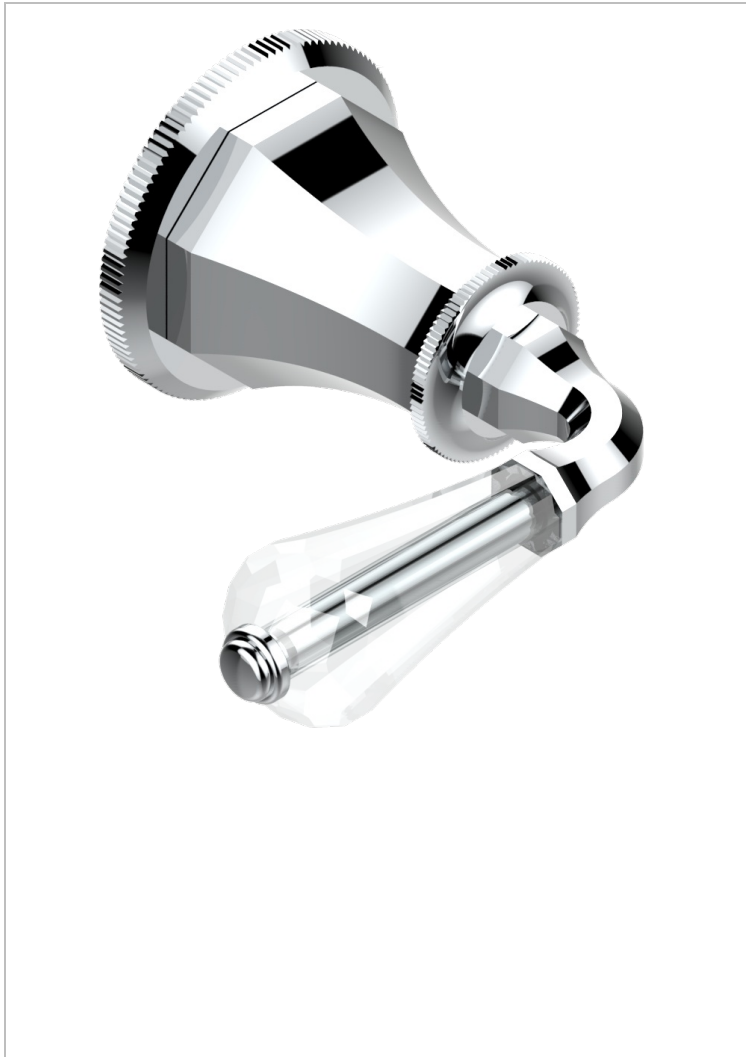

ART DECO CRYSTAL

A56-30B

Trim only for wall valve 1/2" ref.30/CA & 30/HA and 3/4" ref.32/CA & 32/HA and diverter ref.50/4VMA

THG[®]
PARIS

CHARACTERISTIC

- Art Déco Crystal
- Trim only for wall valve 1/2" ref.30/CA & 30/HA and 3/4" ref.32/CA & 32/HA and diverter ref.50/4VMA

RELATED SKU'S

- Ref. G00-30/CA Wall mounted 1/2" valve body with ceramic head, 1/4 turn left - no trim
- Ref. G00-30/HA Wall mounted 1/2" valve body with ceramic head, 1/4 turn right
- Ref. G00-32/CA Wall mounted 3/4" valve with ceramic head, 1/4 turn left - no trim
- Ref. G00-32/HA Wall mounted 3/4" valve body with ceramic head, 1/4 turn right - no trim

AVAILABLE FINITIONS

Antique nickel - H28
Black ceram - D30
Blush PVD - H62
Brass color PVD - H49
Brown bronze color PVD - F33
Gold color PVD - H52

Graphite PVD - H64
Lacquered light bronze - D01
Matt Umber PVD - H67
Matt blush PVD - H60
Matt brass color PVD - H50
Matt brown bronze color PVD - F34