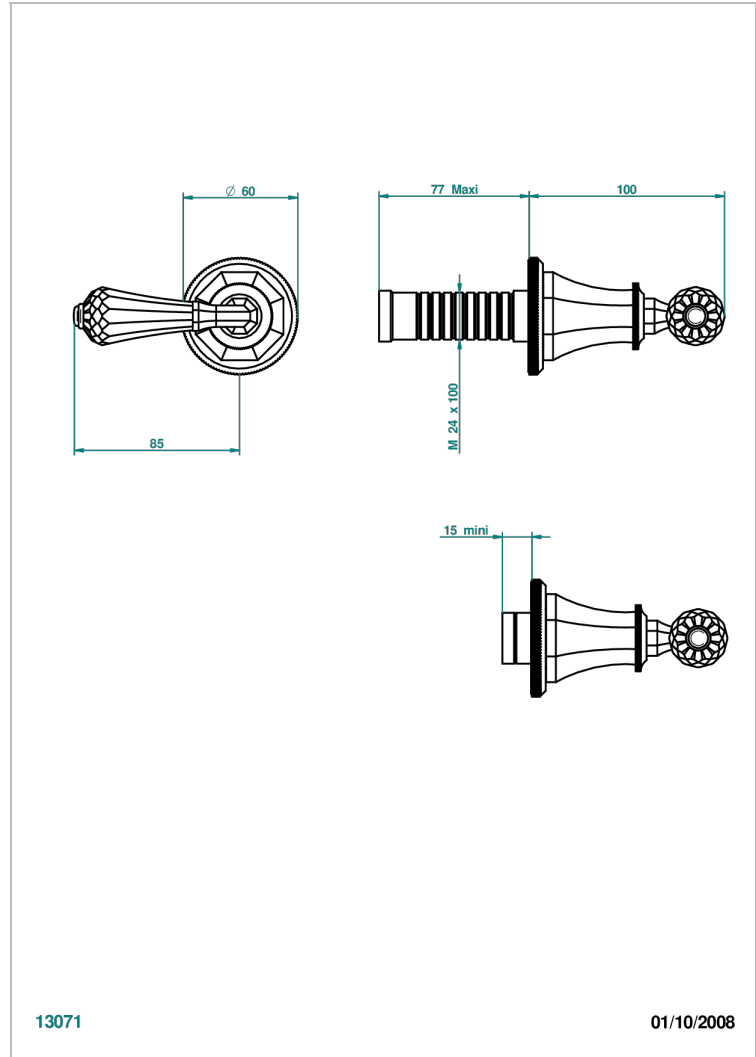

ART DECO CRYSTAL

A56-30B

Trim only for wall valve 1/2" ref.30/CA & 30/HA and 3/4" ref.32/CA & 32/HA and diverter ref.50/4VMA

THG[®]
PARIS

CHARACTERISTIC

- Art Déco Crystal
- Trim only for wall valve 1/2" ref.30/CA & 30/HA and 3/4" ref.32/CA & 32/HA and diverter ref.50/4VMA

RELATED SKU'S

- Ref. G00-30/CA Wall mounted 1/2" valve body with ceramic head, 1/4 turn left - no trim
- Ref. G00-30/HA Wall mounted 1/2" valve body with ceramic head, 1/4 turn right
- Ref. G00-32/CA Wall mounted 3/4" valve with ceramic head, 1/4 turn left - no trim
- Ref. G00-32/HA Wall mounted 3/4" valve body with ceramic head, 1/4 turn right - no trim

AVAILABLE FINITIONS

Antique nickel - H28
Black ceram - D30
Blush PVD - H62
Brass color PVD - H49
Brown bronze color PVD - F33
Gold color PVD - H52

Graphite PVD - H64
Lacquered light bronze - D01
Matt Umber PVD - H67
Matt blush PVD - H60
Matt brass color PVD - H50
Matt brown bronze color PVD - F34