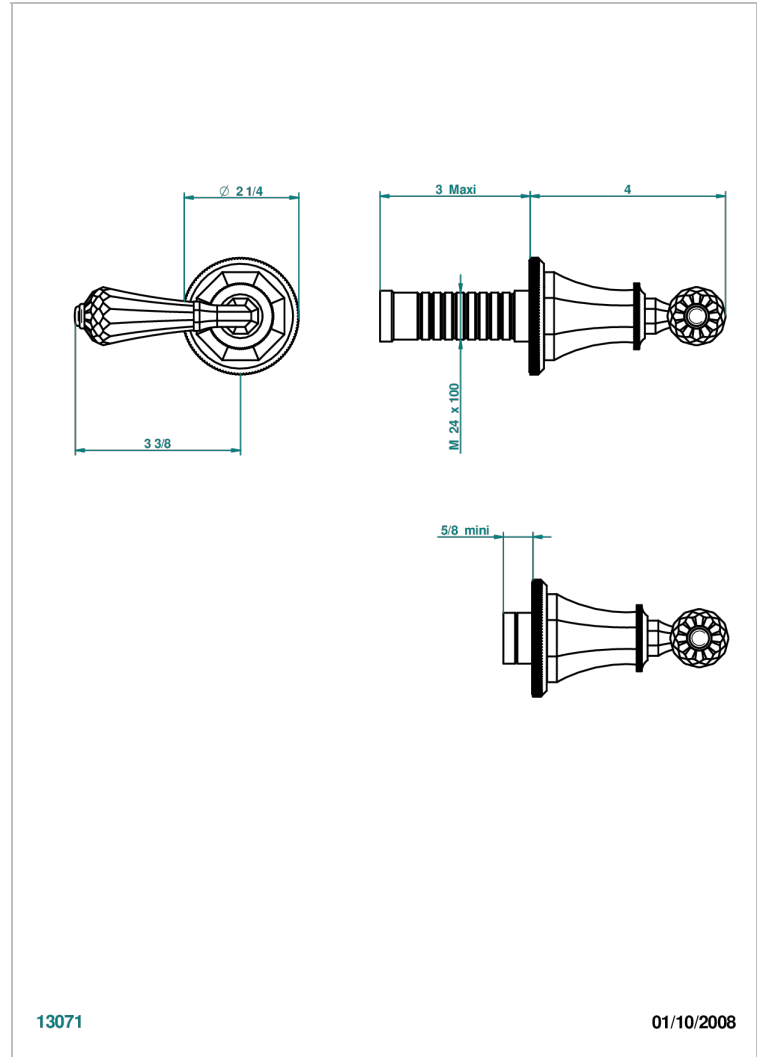

ART DECO CRYSTAL

A56-30B

Trim only for wall valve 1/2" ref.30/CA & 30/HA and 3/4" ref.32/CA & 32/HA and diverter ref.50/4VMA

THG[®]
PARIS

13071

01/10/2008

CHARACTERISTIC

- Art Déco Crystal
- Trim only for wall valve 1/2" ref.30/CA & 30/HA and 3/4" ref.32/CA & 32/HA and diverter ref.50/4VMA

RELATED SKU'S

- Ref. G00-30/CA Wall mounted 1/2" valve body with ceramic head, 1/4 turn left - no trim
- Ref. G00-30/HA Wall mounted 1/2" valve body with ceramic head, 1/4 turn right
- Ref. G00-32/CA Wall mounted 3/4" valve with ceramic head, 1/4 turn left - no trim
- Ref. G00-32/HA Wall mounted 3/4" valve body with ceramic head, 1/4 turn right - no trim

AVAILABLE FINITIONS

Antique nickel - H28
Black ceram - D30
Blush PVD - H62
Brass color PVD - H49
Brown bronze color PVD - F33
Gold color PVD - H52

Graphite PVD - H64
Lacquered light bronze - D01
Matt Umber PVD - H67
Matt blush PVD - H60
Matt brass color PVD - H50
Matt brown bronze color PVD - F34