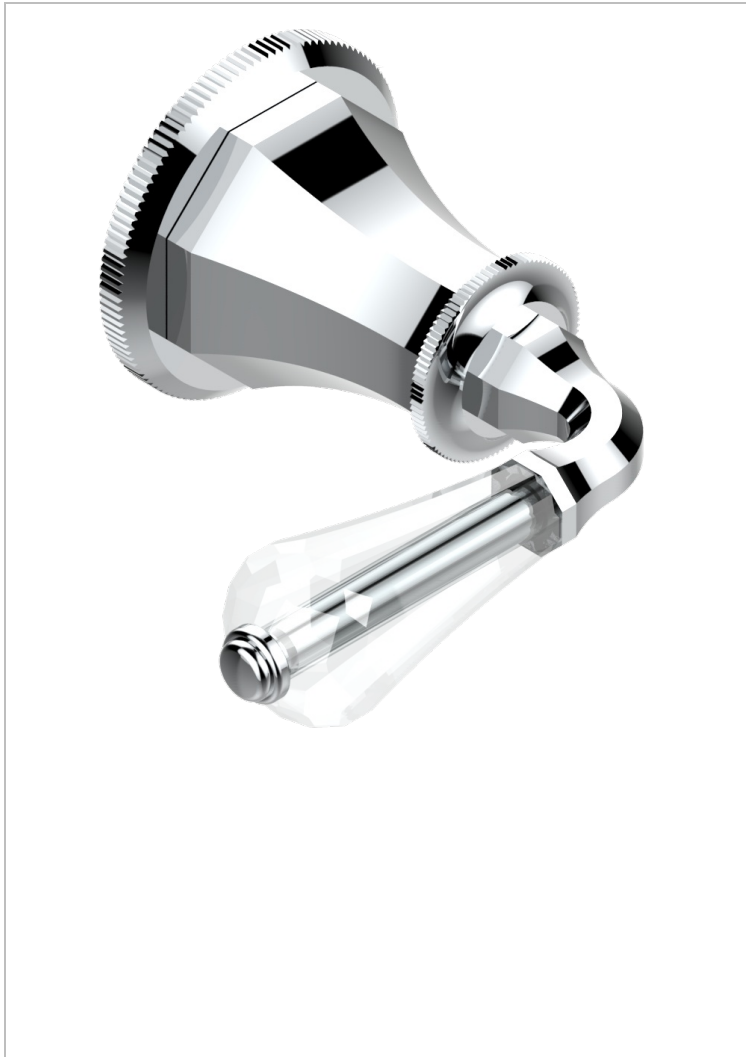

ART DECO CRYSTAL

A56-30B

Trim only for wall valve 1/2" ref.30/CA & 30/HA and 3/4" ref.32/CA & 32/HA and diverter ref.50/4VMA

THG[®]
PARIS

13071

01/10/2008

CHARACTERISTIC

- Art Déco Crystal
- Trim only for wall valve 1/2" ref.30/CA & 30/HA and 3/4" ref.32/CA & 32/HA and diverter ref.50/4VMA

RELATED SKU'S

- Ref. G00-30/CA Wall mounted 1/2" valve body with ceramic head, 1/4 turn left - no trim
- Ref. G00-30/HA Wall mounted 1/2" valve body with ceramic head, 1/4 turn right
- Ref. G00-32/CA Wall mounted 3/4" valve with ceramic head, 1/4 turn left - no trim
- Ref. G00-32/HA Wall mounted 3/4" valve body with ceramic head, 1/4 turn right - no trim

AVAILABLE FINITIONS

Antique nickel - H28
Black ceram - D30
Blush PVD - H62
Brass color PVD - H49
Brown bronze color PVD - F33
Gold color PVD - H52

Graphite PVD - H64
Lacquered light bronze - D01
Matt Umber PVD - H67
Matt blush PVD - H60
Matt brass color PVD - H50
Matt brown bronze color PVD - F34