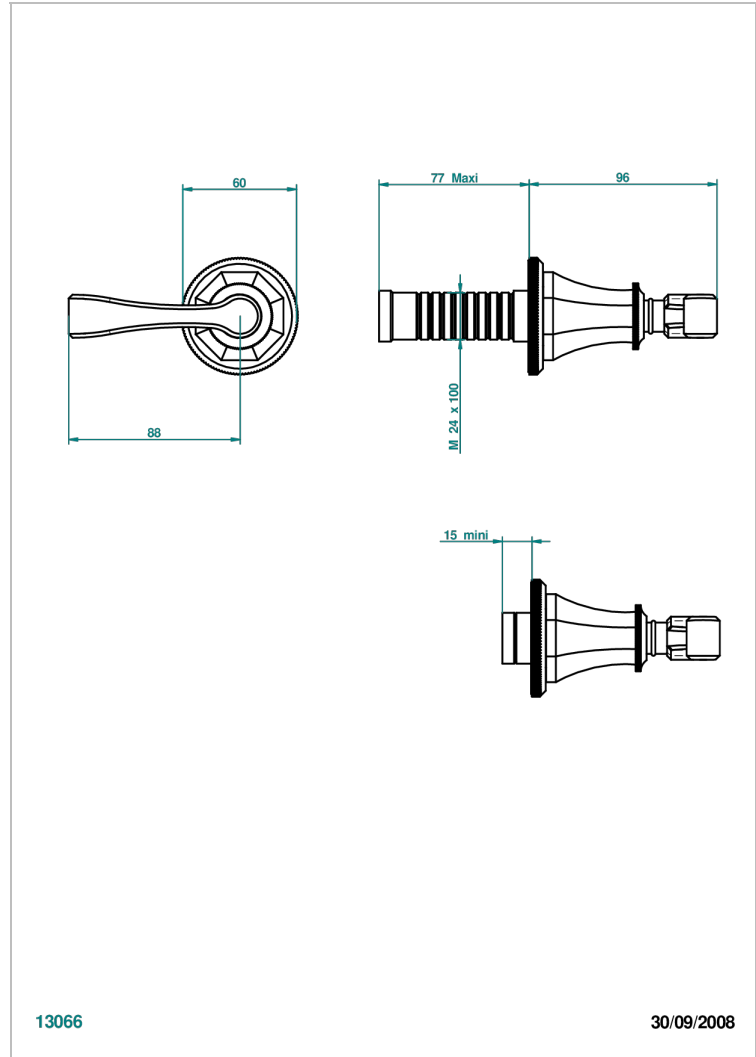

# ART DECO WITH LEVER HANDLES

A55-30B

Wall volume control 30 & 32 trim

13066

30/09/2008

## CHARACTERISTIC

- Art Déco with lever handles
- Wall volume control 30 & 32 trim

## RELATED SKU'S

- Ref. G00-32CUSA 3/4" Volume control wall valve with ceramic cartridge
- Ref. G00-32HUSA 3/4" Volume control wall valve with ceramic cartridge counterclockwise
- Ref. G00-30CUSA 1/2" volume control wall valve with ceramic cartridge
- Ref. G00-30HUSA 1/2" Volume control wall valve with ceramic cartridge counterclockwise