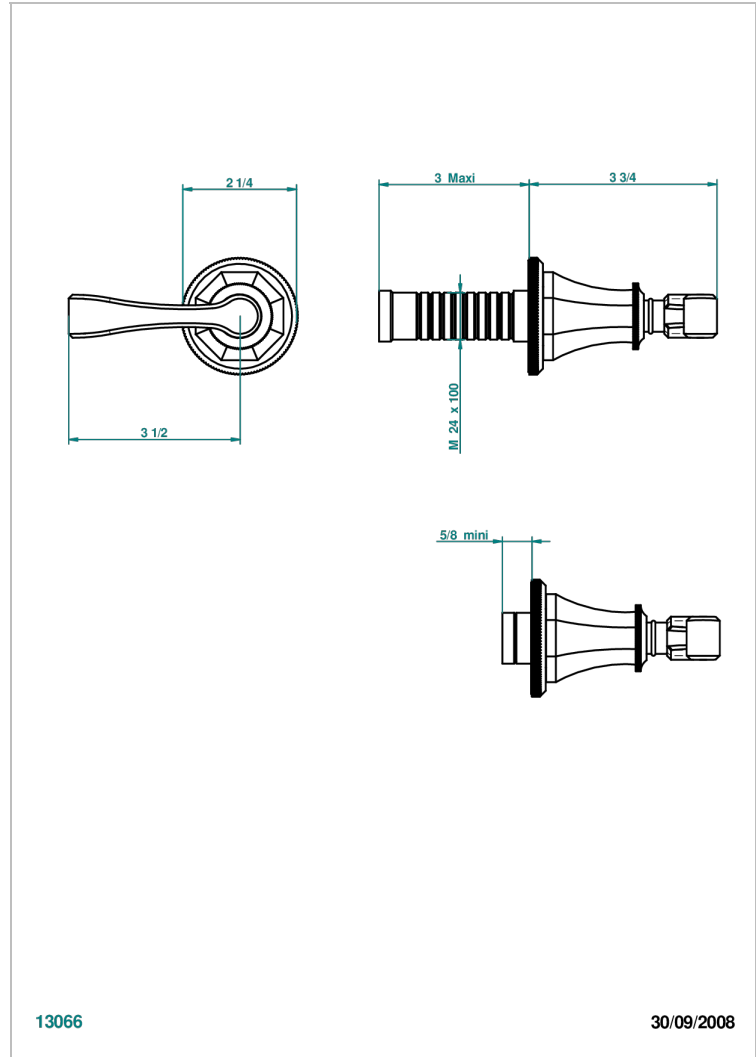

ART DECO WITH LEVER HANDLES

A55-30B

Wall volume control 30 & 32 trim

CHARACTERISTIC

- Art Déco with lever handles
- Wall volume control 30 & 32 trim

RELATED SKU'S

- Ref. G00-32CUSA 3/4" Volume control wall valve with ceramic cartridge
- Ref. G00-32HUSA 3/4" Volume control wall valve with ceramic cartridge counterclockwise
- Ref. G00-30CUSA 1/2" volume control wall valve with ceramic cartridge
- Ref. G00-30HUSA 1/2" Volume control wall valve with ceramic cartridge counterclockwise