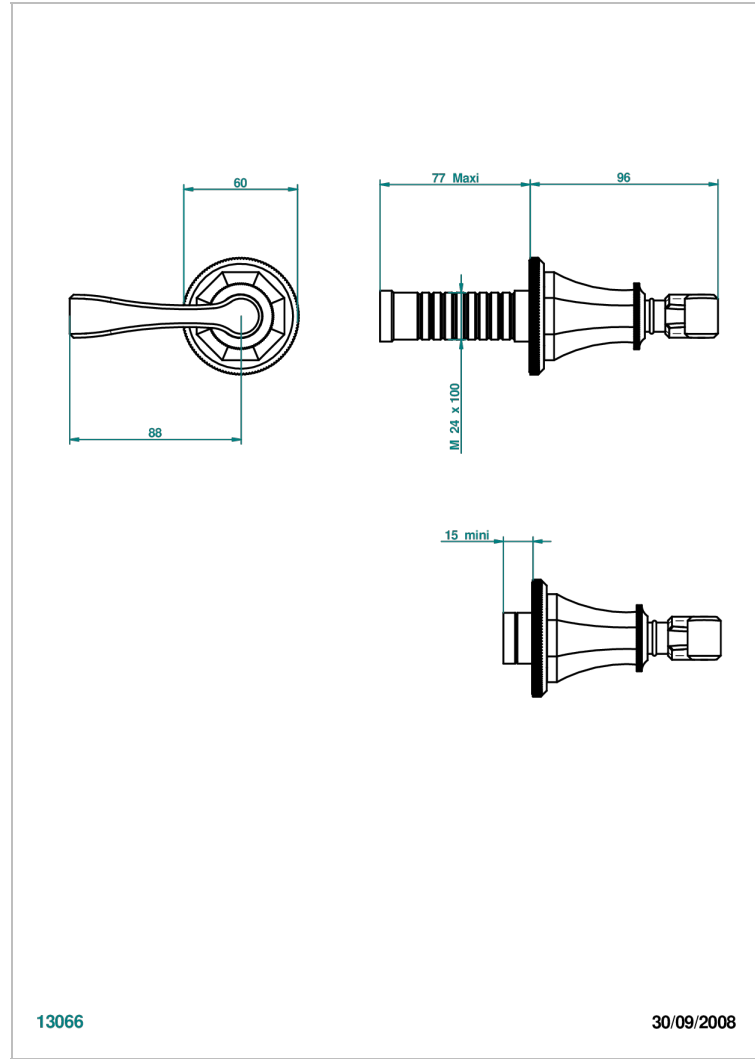

# ART DECO WITH LEVER

A55-30B

Trim only for wall valve 1/2" ref.30/CA & 30/HA and 3/4" ref.32/CA & 32/HA and diverter ref.50/4VMA

THG<sup>®</sup>  
PARIS

## CHARACTERISTIC

- Art Déco with lever
- Trim only for wall valve 1/2" ref.30/CA & 30/HA and 3/4" ref.32/CA & 32/HA and diverter ref.50/4VMA

## RELATED SKU'S

- Ref. G00-30/CA Wall mounted 1/2" valve body with ceramic head, 1/4 turn left - no trim
- Ref. G00-30/HA Wall mounted 1/2" valve body with ceramic head, 1/4 turn right
- Ref. G00-32/CA Wall mounted 3/4" valve with ceramic head, 1/4 turn left - no trim
- Ref. G00-32/HA Wall mounted 3/4" valve body with ceramic head, 1/4 turn right - no trim