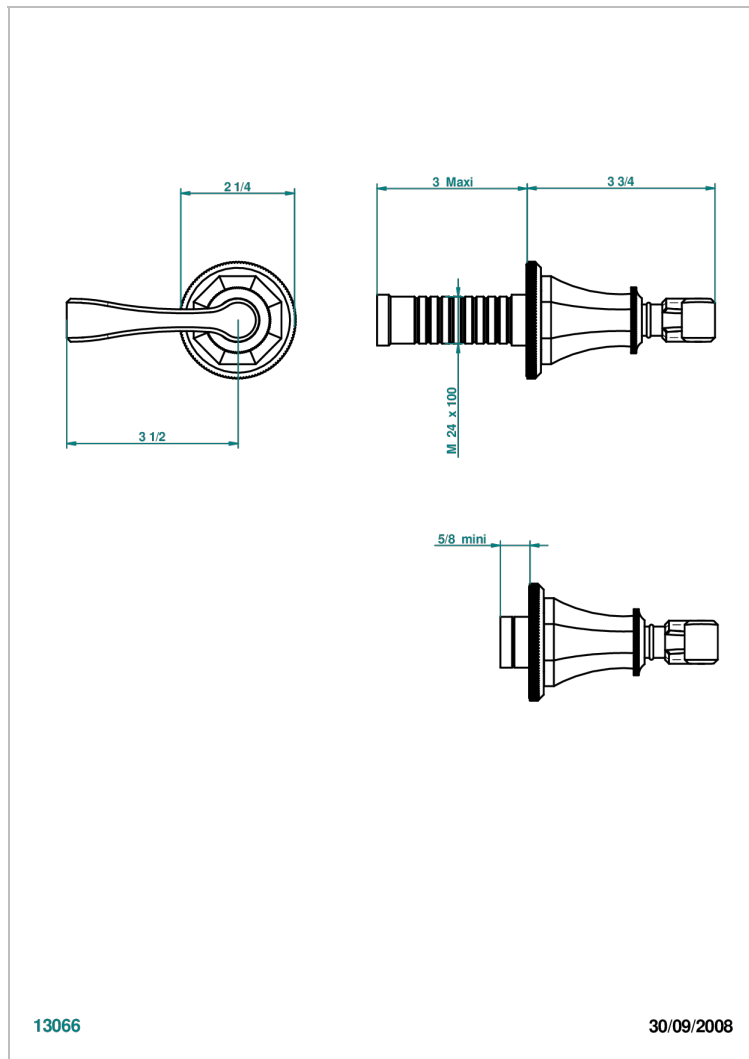

ART DECO WITH LEVER

A55-30B

Trim only for wall valve 1/2" ref.30/CA & 30/HA and 3/4" ref.32/CA & 32/HA and diverter ref.50/4VMA

13066

30/09/2008

CHARACTERISTIC

- Art Déco with lever
- Trim only for wall valve 1/2" ref.30/CA & 30/HA and 3/4" ref.32/CA & 32/HA and diverter ref.50/4VMA

RELATED SKU'S

- Ref. G00-30/CA Wall mounted 1/2" valve body with ceramic head, 1/4 turn left - no trim
- Ref. G00-30/HA Wall mounted 1/2" valve body with ceramic head, 1/4 turn right
- Ref. G00-32/CA Wall mounted 3/4" valve with ceramic head, 1/4 turn left - no trim
- Ref. G00-32/HA Wall mounted 3/4" valve body with ceramic head, 1/4 turn right - no trim