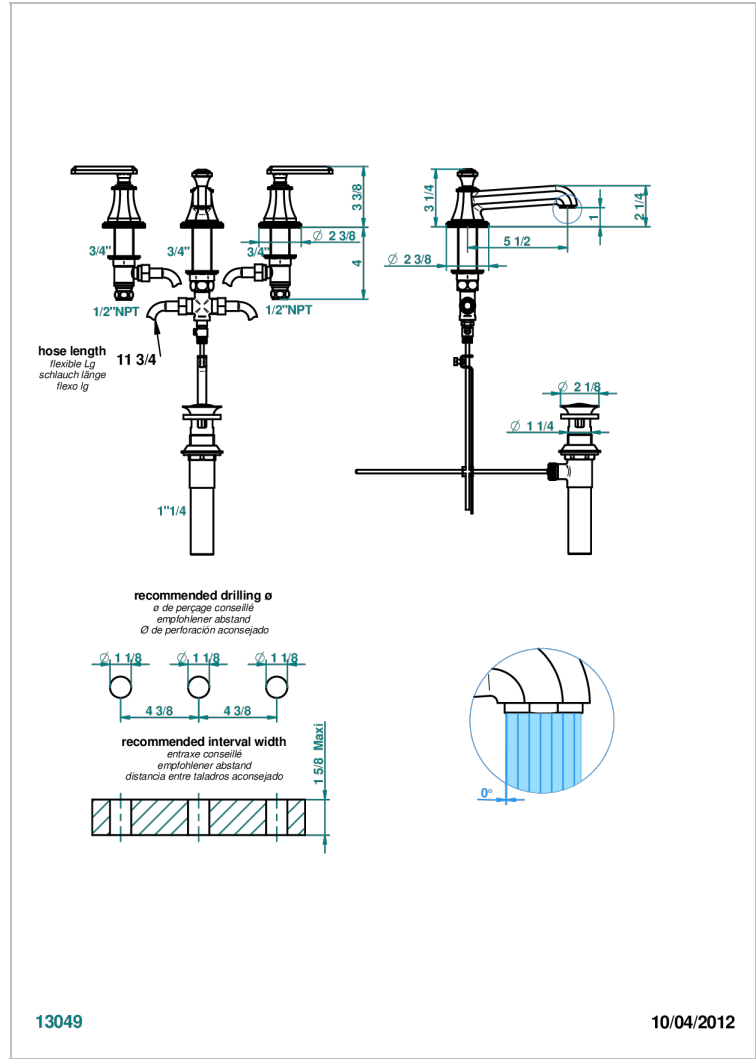

# TRADITION WITH LEVER HANDLES

A58-151/US

Widespread lavatory set with drain