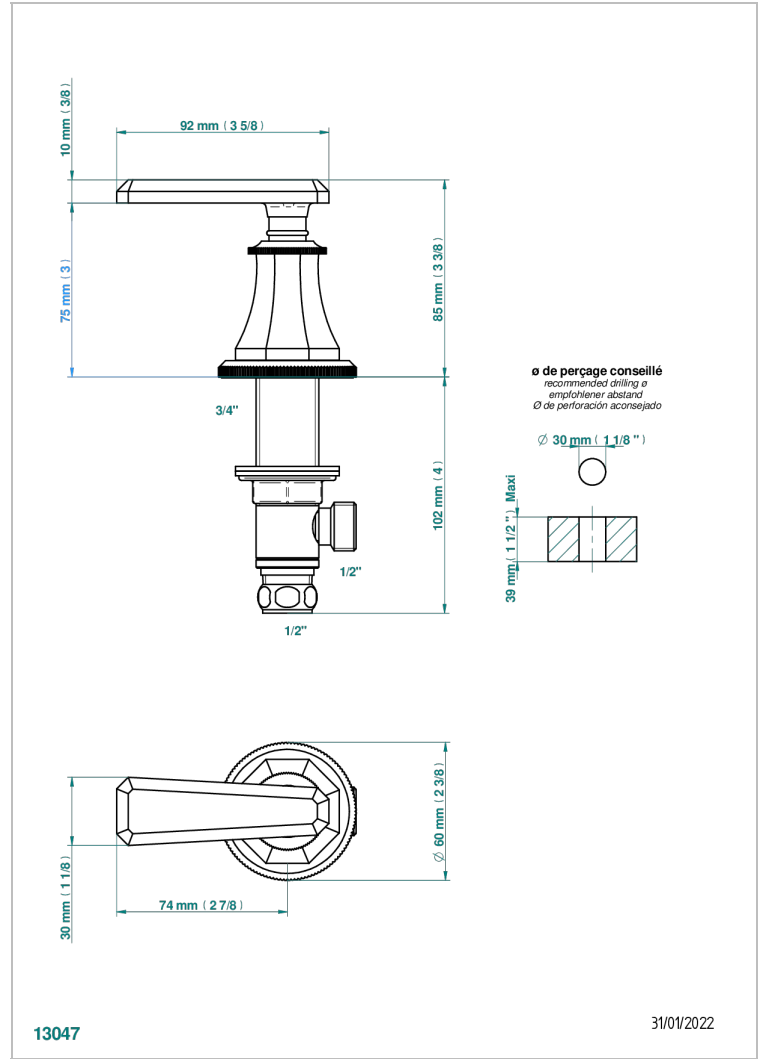

TRADITION WITH LEVER

A58-35/H

Rim mounted 1/2" valve, hot

THG[®]
PARIS

CHARACTERISTIC

- Tradition with lever
- Rim mounted 1/2" valve, hot

AVAILABLE FINITIONS

Antique nickel - H28
Black ceram - D30
Blush PVD - H62
Brass color PVD - H49
Brown bronze color PVD - F33
Gold color PVD - H52