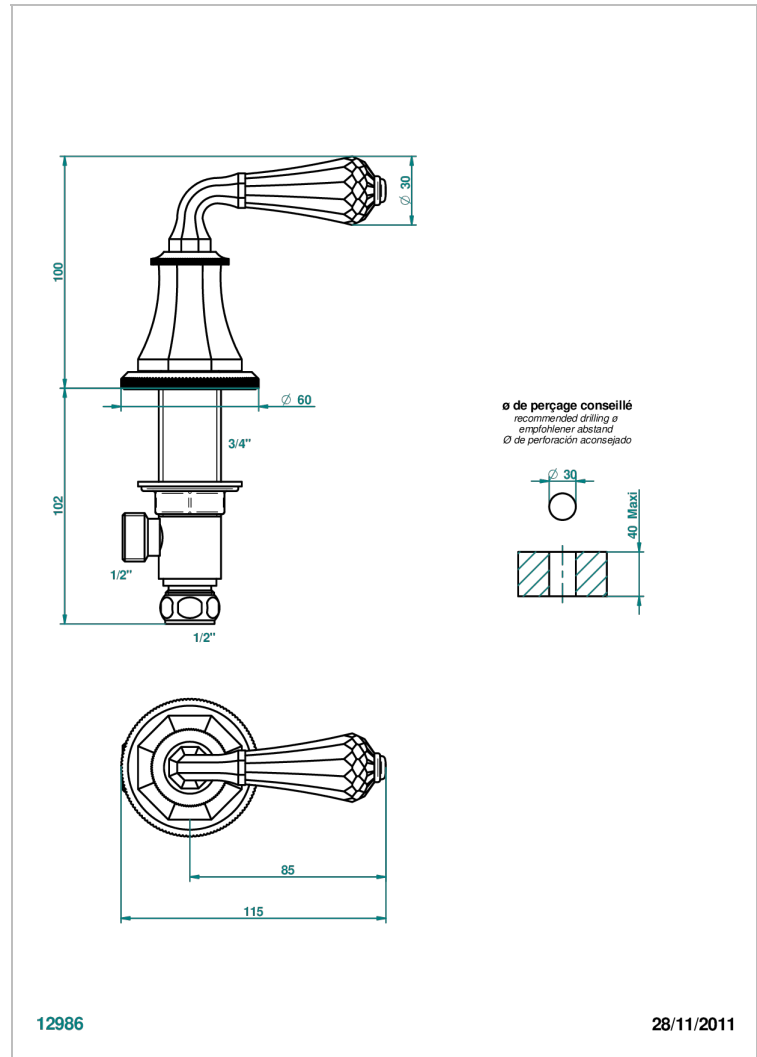

ART DECO CRYSTAL

A56-35/C

Rim mounted 1/2" valve, cold

CHARACTERISTIC

- Art Déco Crystal
- Rim mounted 1/2" valve, cold

AVAILABLE FINITIONS

Antique nickel - H28
Black ceram - D30
Blush PVD - H62
Brass color PVD - H49
Brown bronze color PVD - F33
Gold color PVD - H52