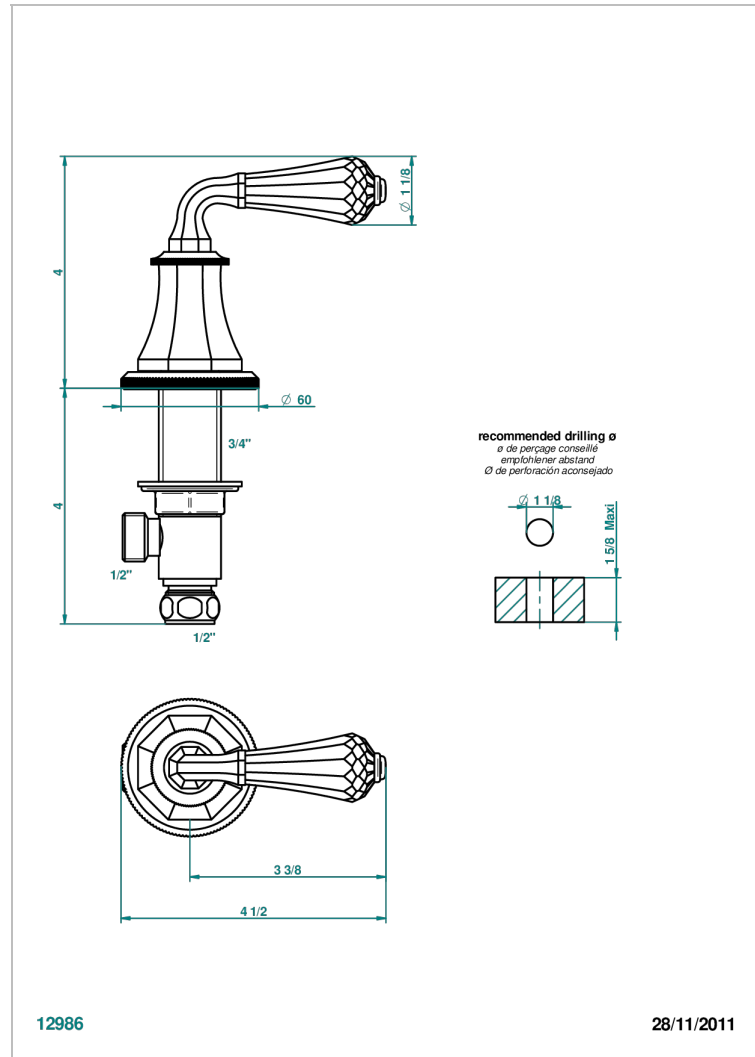

ART DECO CRYSTAL

A56-35/C

Rim mounted 1/2" valve, cold

CHARACTERISTIC

- Art Déco Crystal
- Rim mounted 1/2" valve, cold

AVAILABLE FINITIONS

Antique nickel - H28
Black ceram - D30
Blush PVD - H62
Brass color PVD - H49
Brown bronze color PVD - F33
Gold color PVD - H52