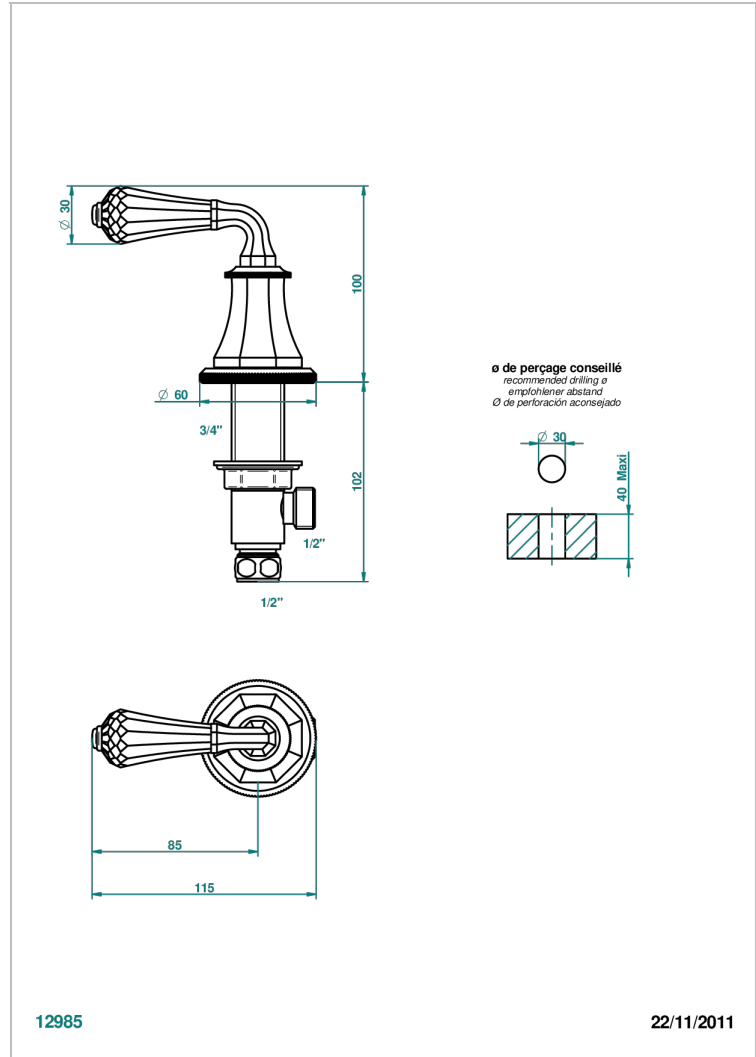

# ART DECO CRYSTAL

A56-35/H

Rim mounted 1/2" valve, hot

THG<sup>®</sup>  
PARIS

## CHARACTERISTIC

- Art Déco Crystal
- Rim mounted 1/2" valve, hot