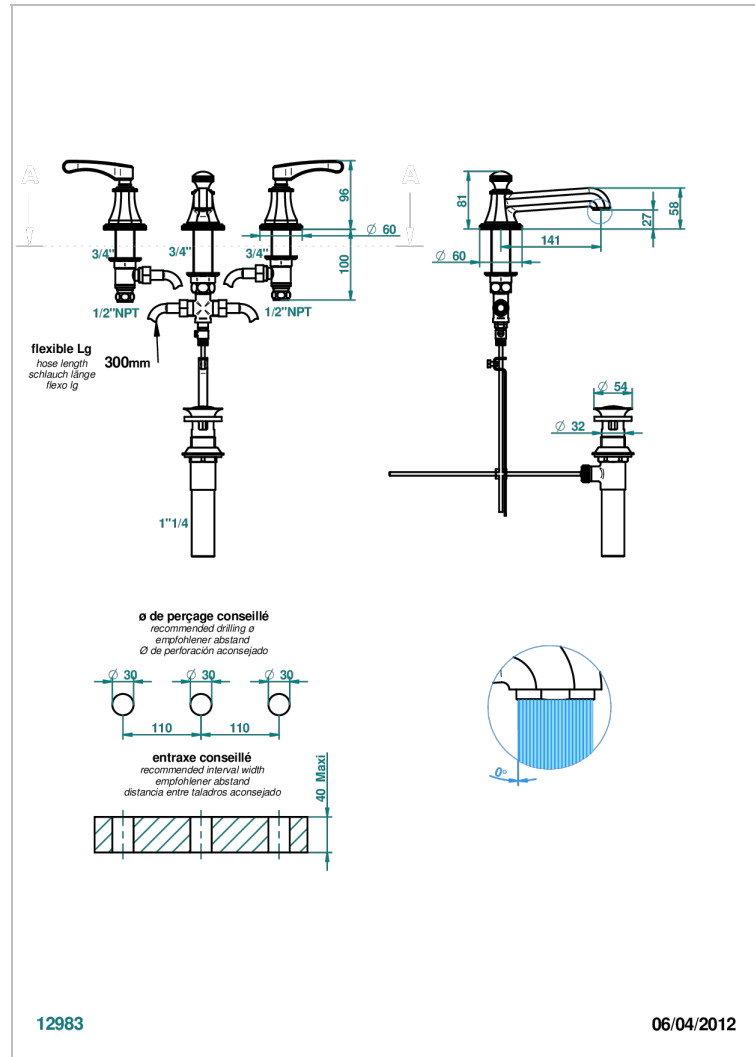

ART DECO WITH LEVER HANDLES

A55-151/US

Widespread lavatory set with drain

THG[®]
PARIS

CHARACTERISTIC

- ASME : ASME A112.18.1-2011/CSA B125.1-11

STANDARDS

AVAILABLE FINITIONS

Nickel polished - B01
Soft gold - F30
Soft matt gold - F31
Umber PVD - H66

TECHNICAL SPECS

- Recommandé : 3 bars (max. 5 bars) - Advised : 43,5 psi (max. 72 psi)
- 5,7 l/min à 3 bars (1.5 gpm at 43.5 psi)