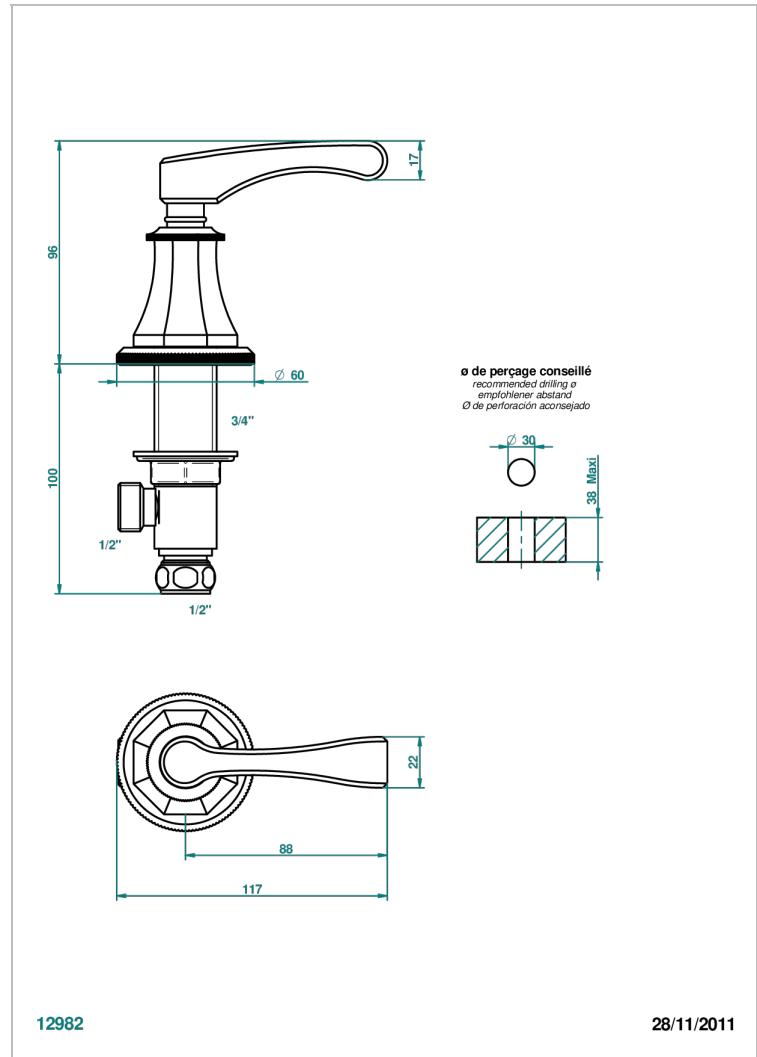

ART DECO WITH LEVER

A55-35/C

Rim mounted 1/2" valve, cold

12982

28/11/2011

CHARACTERISTIC

- Art Déco with lever
- Rim mounted 1/2" valve, cold

AVAILABLE FINITIONS