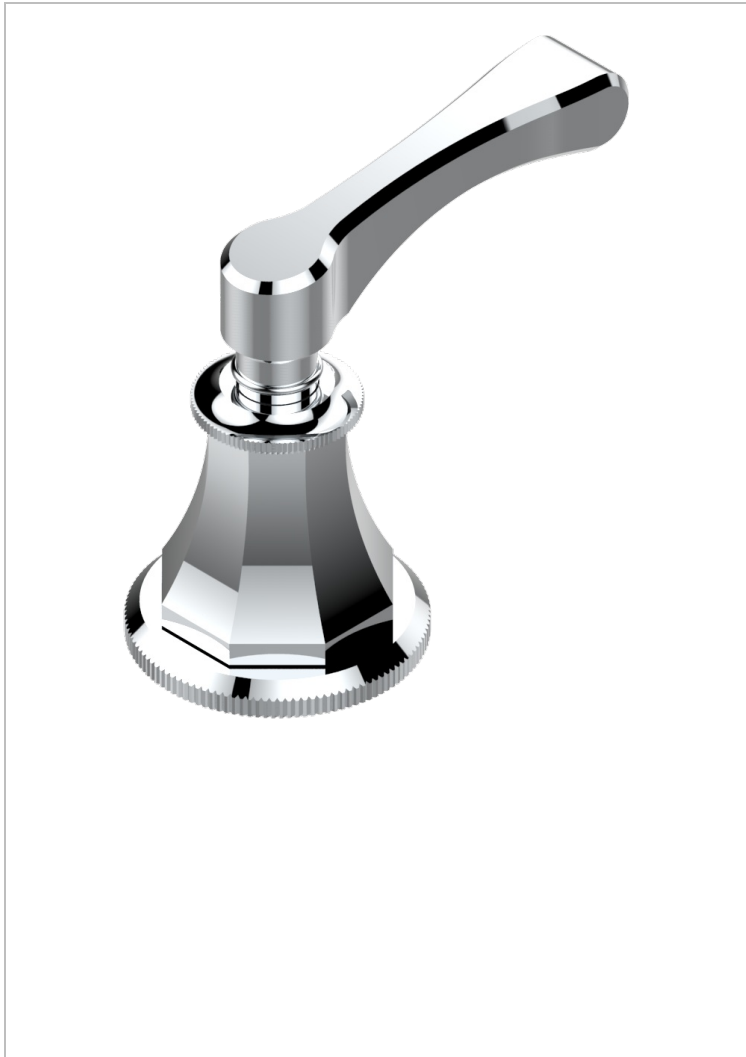

ART DECO WITH LEVER

A55-35/C

Rim mounted 1/2" valve, cold

12982

28/11/2011

CHARACTERISTIC

- Art Déco with lever
- Rim mounted 1/2" valve, cold

AVAILABLE FINITIONS

Antique nickel - H28
Black ceram - D30
Blush PVD - H62
Brass color PVD - H49
Brown bronze color PVD - F33
Gold color PVD - H52

Graphite PVD - H64
Lacquered light bronze - D01
Matt Umber PVD - H67
Matt blush PVD - H60
Matt brass color PVD - H50
Matt brown bronze color PVD - F34