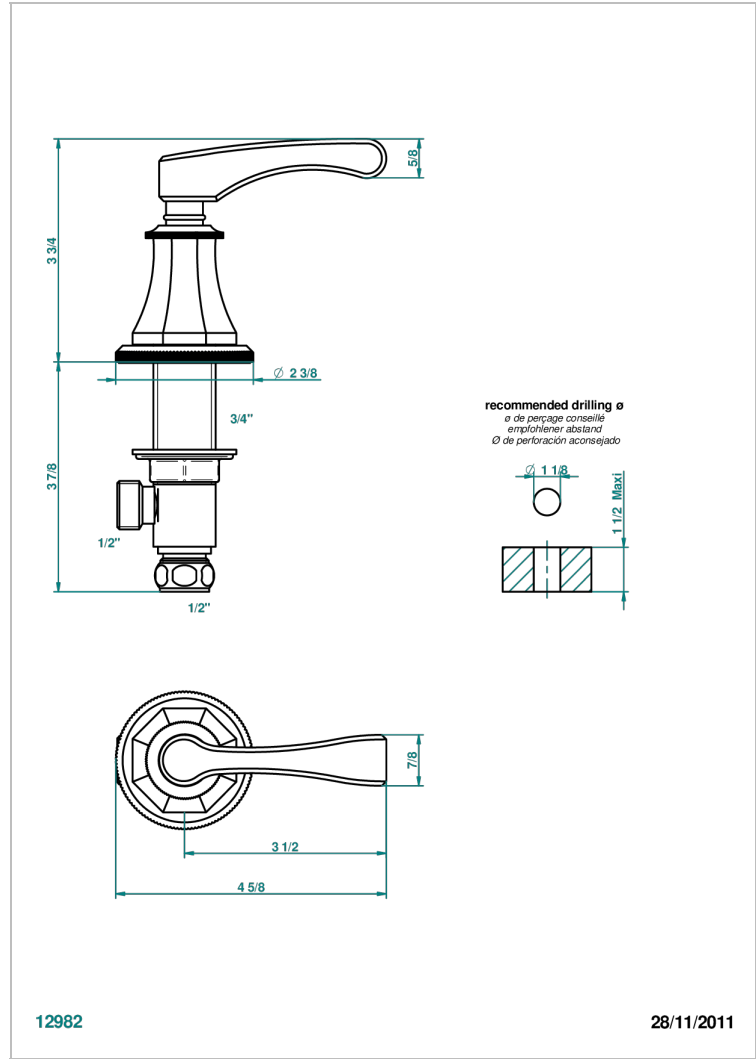

ART DECO WITH LEVER

A55-35/C

Rim mounted 1/2" valve, cold

CHARACTERISTIC

- Art Déco with lever
- Rim mounted 1/2" valve, cold

AVAILABLE FINITIONS

Antique nickel - H28
 Black ceram - D30
 Blush PVD - H62
 Brass color PVD - H49
 Brown bronze color PVD - F33
 Gold color PVD - H52