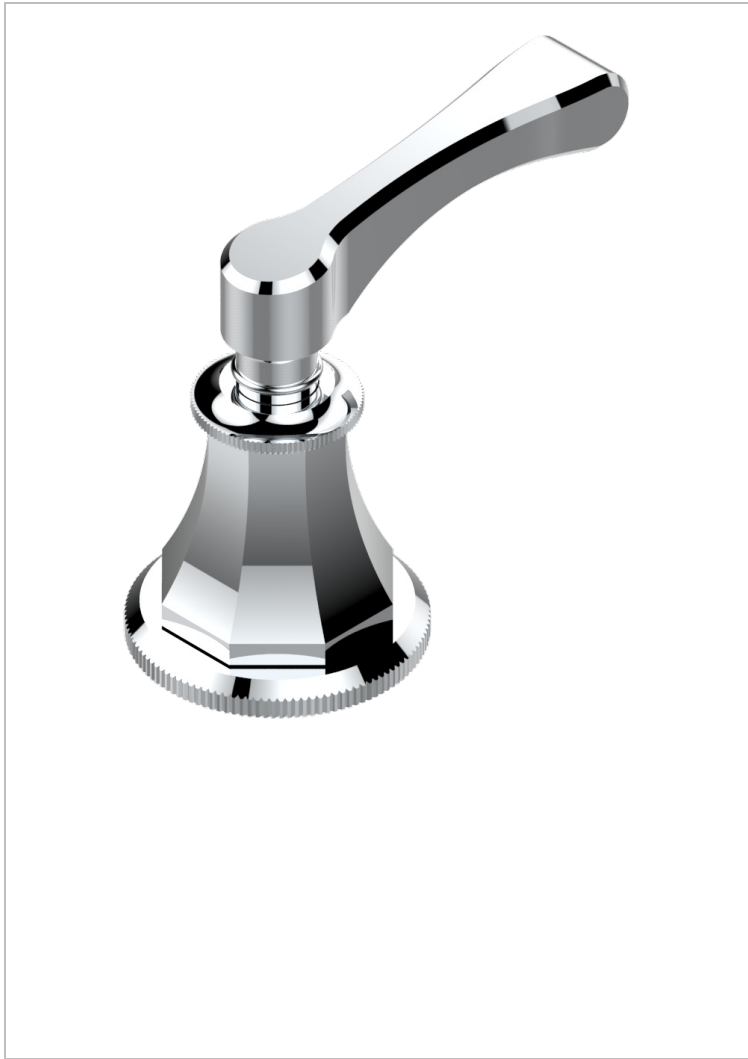

ART DECO WITH LEVER

A55-35/C

Rim mounted 1/2" valve, cold

CHARACTERISTIC

- Art Déco with lever
- Rim mounted 1/2" valve, cold

AVAILABLE FINITIONS

Antique nickel - H28
 Black ceram - D30
 Blush PVD - H62
 Brass color PVD - H49
 Brown bronze color PVD - F33
 Gold color PVD - H52

Graphite PVD - H64
 Lacquered light bronze - D01
 Matt Umber PVD - H67
 Matt blush PVD - H60
 Matt brass color PVD - H50
 Matt brown bronze color PVD - F34

Matt chrome - C02
 Matt gold - F07
 Matt gold color PVD - H53
 Matt graphite PVD - H65
 Matt nickel (color finish) - C01
 Matt nickel color PVD - H56

Natural smoked Brass - A13
 Nickel color PVD - H55
 Polished chrome (color finish) - A02
 Polished chrome / Polished gold (color finish) - G02
 Polished gold (color finish) - F01
 Polished nickel - B01