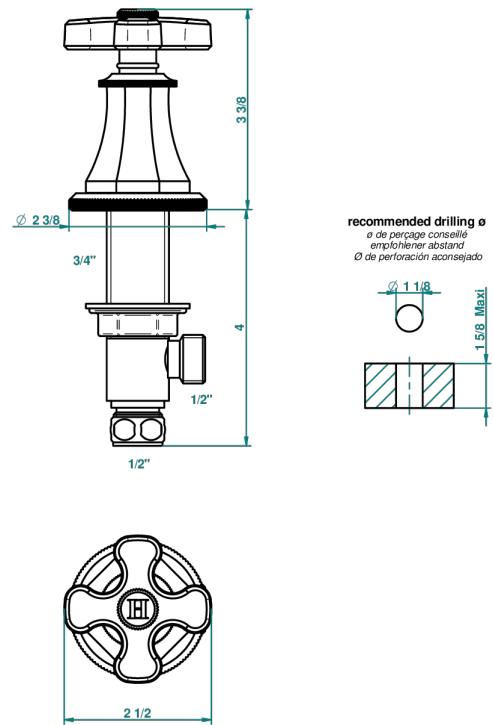

ART DECO

A54-35/H

Rim mounted 1/2" valve, hot

12974

22/11/2011

CHARACTERISTIC

- Art Déco
- Rim mounted 1/2" valve, hot

AVAILABLE FINITIONS