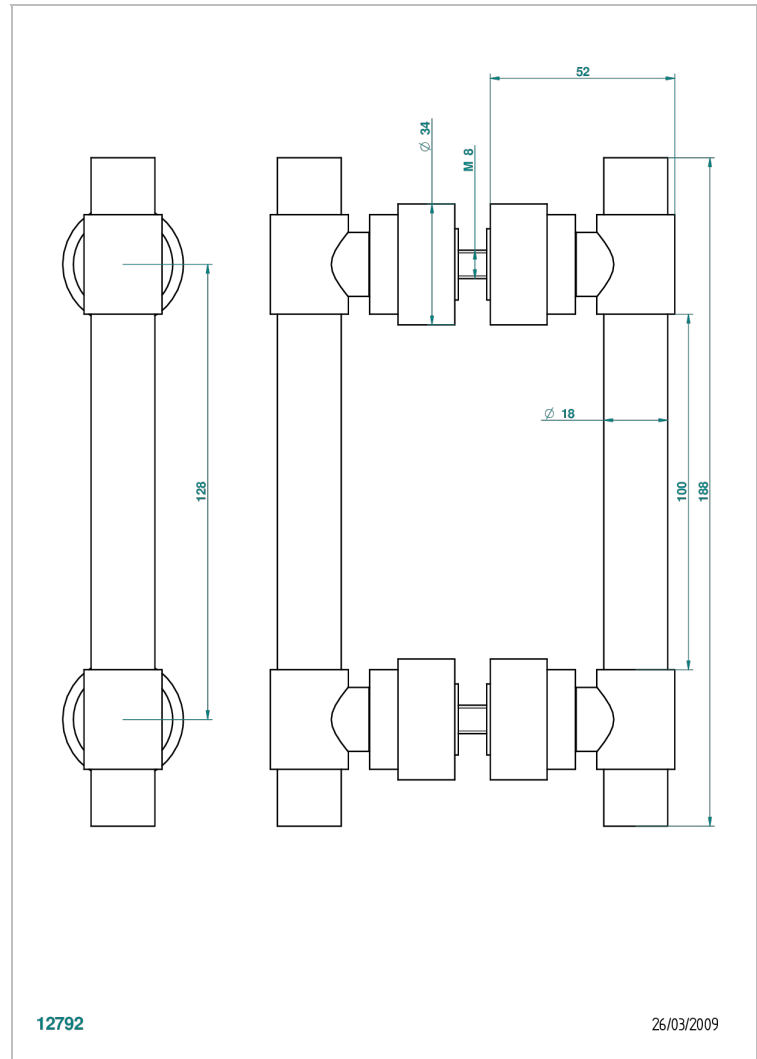

# PULL DOOR HANDLES

B8F-DPOSMP

Pair of Pull door handle, Oslo

12792

26/03/2009

## CHARACTERISTIC

- Pull door handles
- Pair of Pull door handle, Oslo