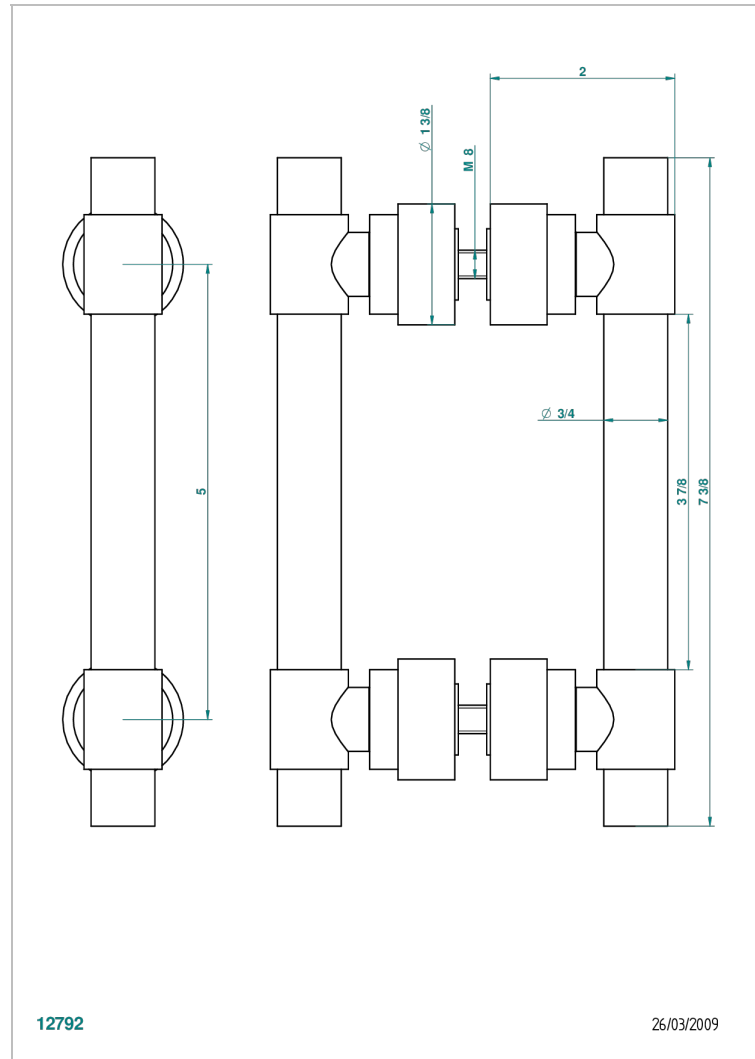

PULL DOOR HANDLES

B8F-DPOSMP

Pair of Pull door handle, Oslo

CHARACTERISTIC

- Pull door handles
- Pair of Pull door handle, Oslo

AVAILABLE FINITIONS

Black ceram - D30
Blush PVD - H62
Brass color PVD - H49
Brown bronze color PVD - F33
Gold color PVD - H52
Graphite PVD - H64