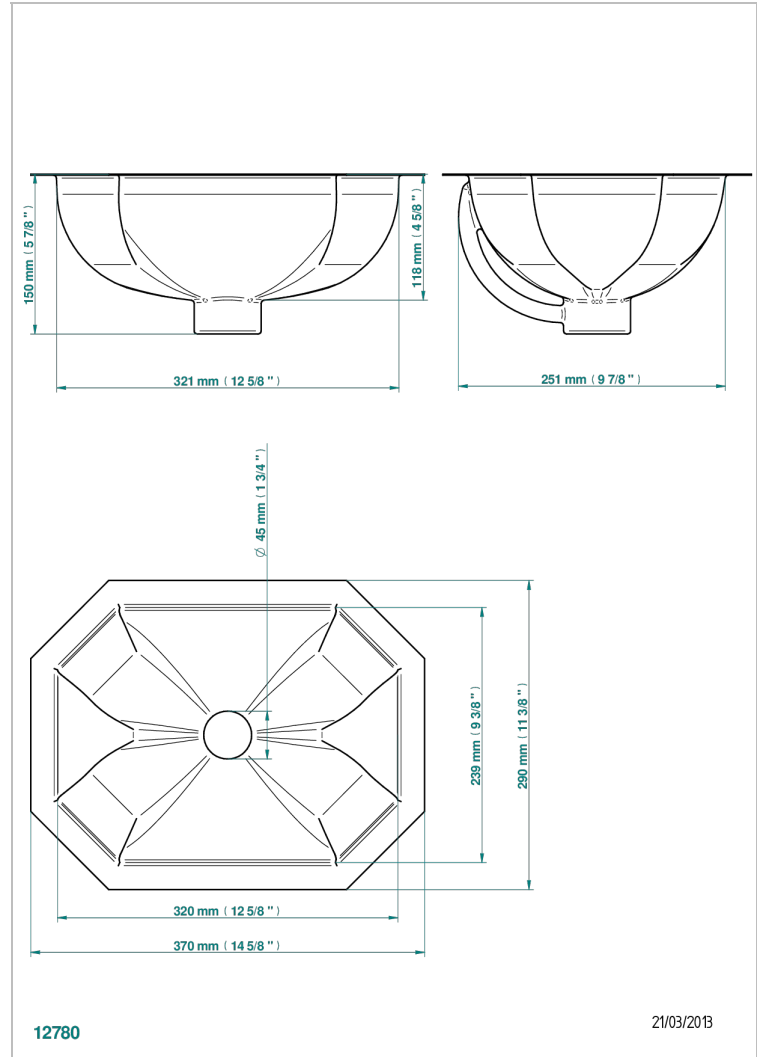

# METAL BASIN

GB2-44/BP

THG<sup>®</sup>  
PARIS

Rectangular hand basin, 36 x 28 cm, with overflow and flat edge, hammered metal finishing - for installation from above or under a vanity top

## CHARACTERISTIC

- Metal Basin
- Rectangular hand basin, 36 x 28 cm, with overflow and flat edge, hammered metal finishing - for installation from above or under a vanity top