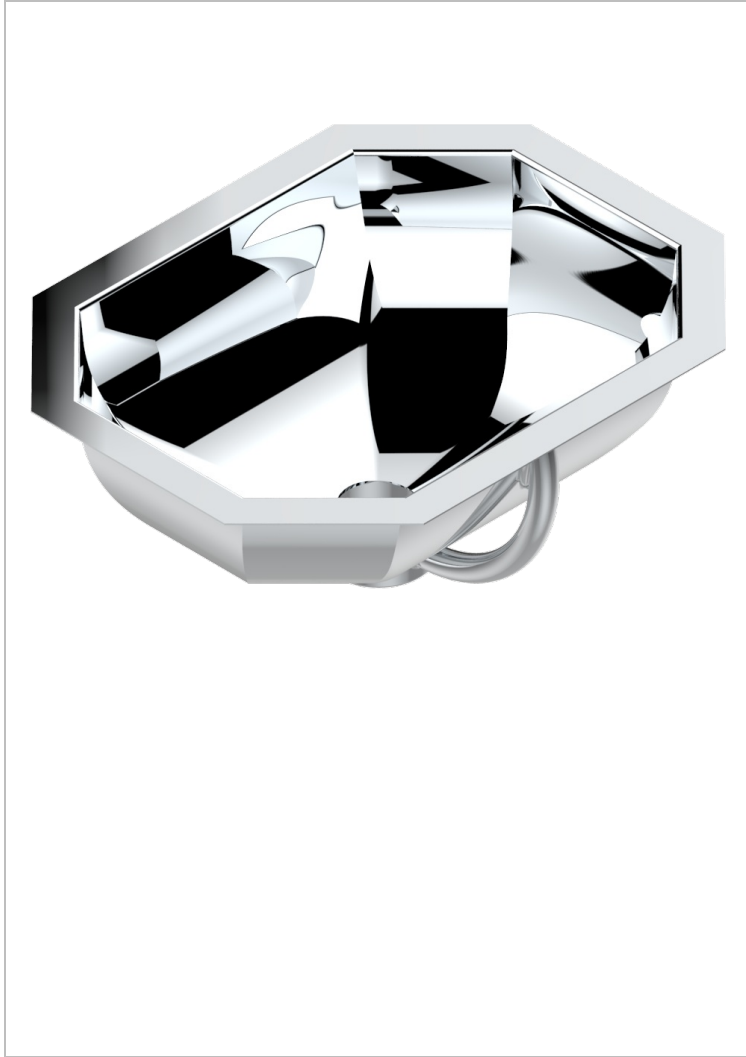

# METAL BASIN

GB2-44/BP

THG<sup>®</sup>  
PARIS

Rectangular hand basin, 36 x 28 cm, with overflow and flat edge, hammered metal finishing - for installation from above or under a vanity top

## CHARACTERISTIC

- Metal Basin
- Rectangular hand basin, 36 x 28 cm, with overflow and flat edge, hammered metal finishing - for installation from above or under a vanity top

## AVAILABLE FINITIONS

Matt nickel (color finish) - C01  
Natural brass, uncoated (metal basin) - O05  
Natural red copper, uncoated (metal basin) - O04  
Polished chrome (color finish) - A02  
Polished gold (color finish) - F01  
Polished nickel - B01

Soft gold - F30