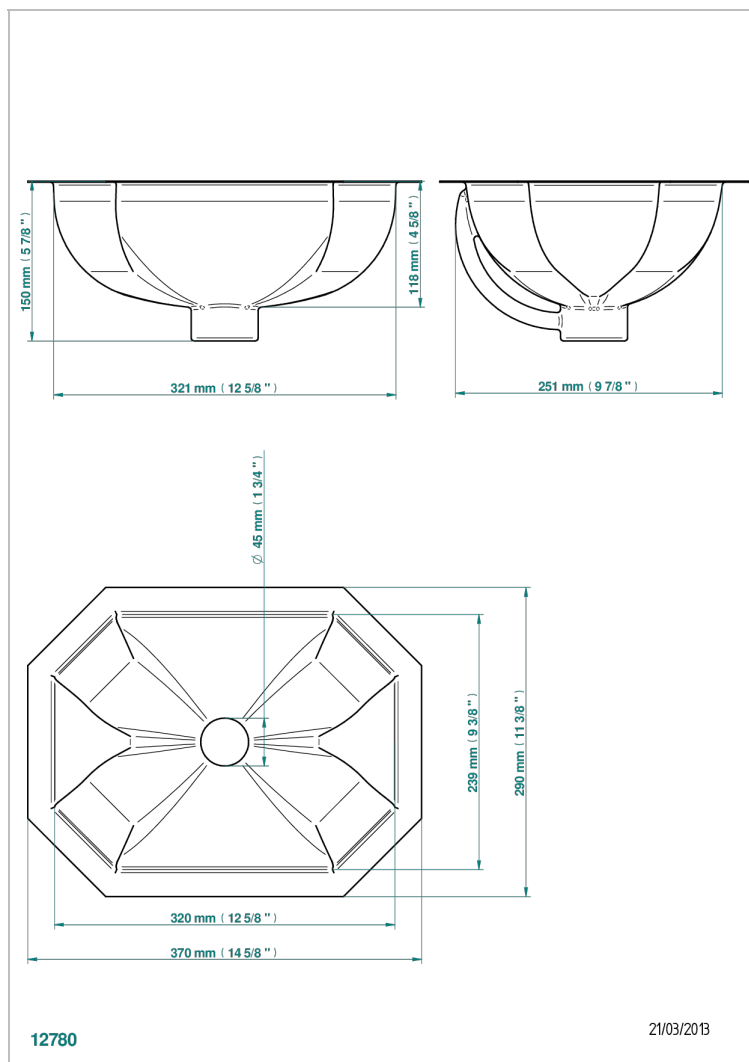

# МЕТАЛЛИЧЕСКИЕ РАКОВИНЫ THG

GB2-44/BP

Rectangular hand basin, 36 x 28 cm, with overflow and flat edge, hammered metal finishing - for installation from above or under a vanity top

## ХАРАКТЕРИСТИКИ

- Металлические раковины THG
- Rectangular hand basin, 36 x 28 cm, with overflow and flat edge, hammered metal finishing - for installation from above or under a vanity top