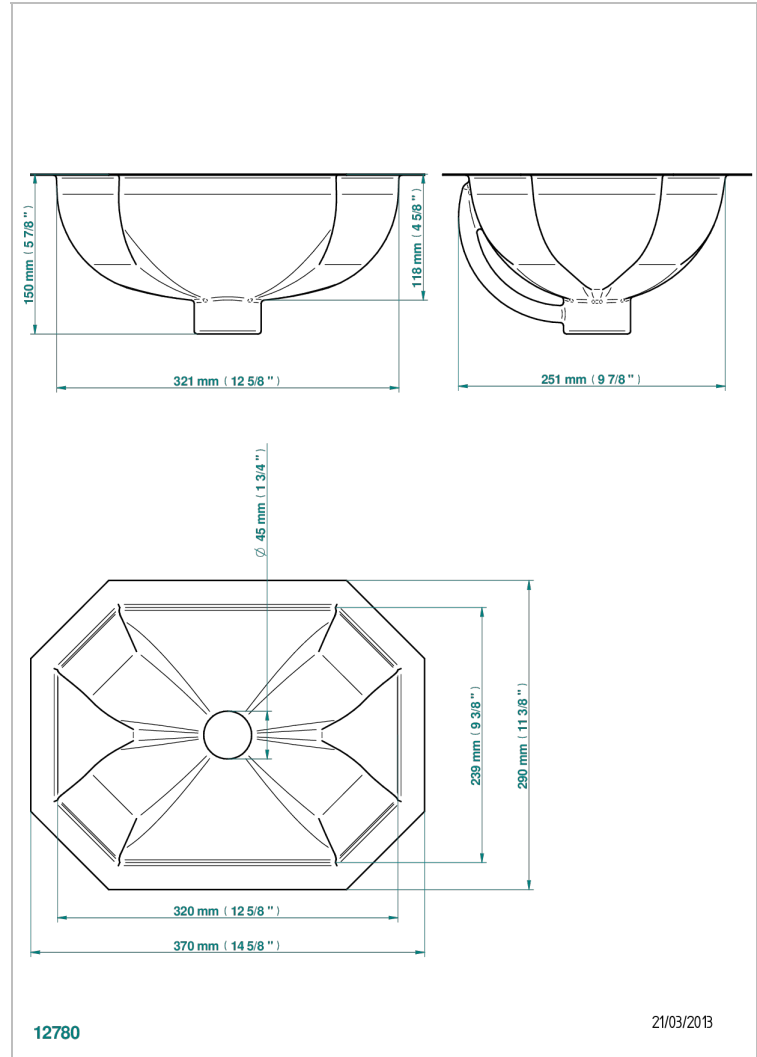

METAL BASIN

GB2-44/BP

THG[®]
PARIS

Rectangular hand basin, 36 x 28 cm, with overflow and flat edge, hammered metal finishing - for installation from above or under a vanity top

CHARACTERISTIC

- Metal Basin
- Rectangular hand basin, 36 x 28 cm, with overflow and flat edge, hammered metal finishing - for installation from above or under a vanity top