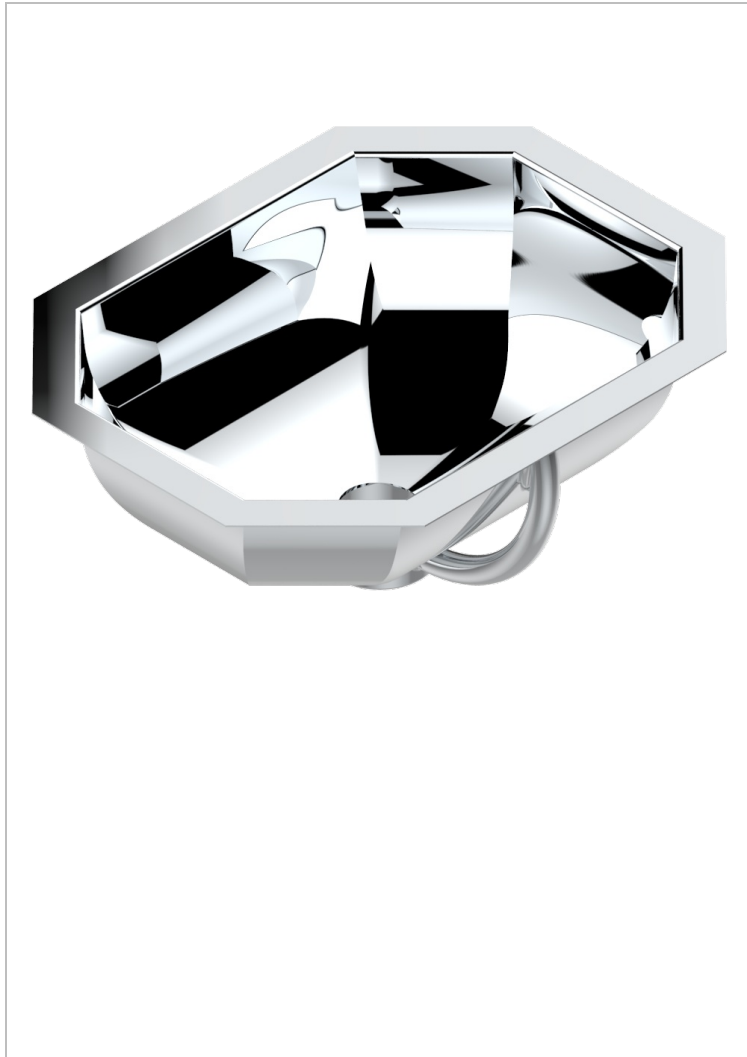

METAL BASIN

GB2-44/BP

THG[®]
PARIS

Rectangular hand basin, 36 x 28 cm, with overflow and flat edge, hammered metal finishing - for installation from above or under a vanity top

CHARACTERISTIC

- Metal Basin
- Rectangular hand basin, 36 x 28 cm, with overflow and flat edge, hammered metal finishing - for installation from above or under a vanity top

AVAILABLE FINITIONS

Matt nickel (color finish) - C01
Natural brass, uncoated (metal basin) - O05
Natural red copper, uncoated (metal basin) - O04
Polished chrome (color finish) - A02
Polished gold (color finish) - F01
Polished nickel - B01

Soft gold - F30