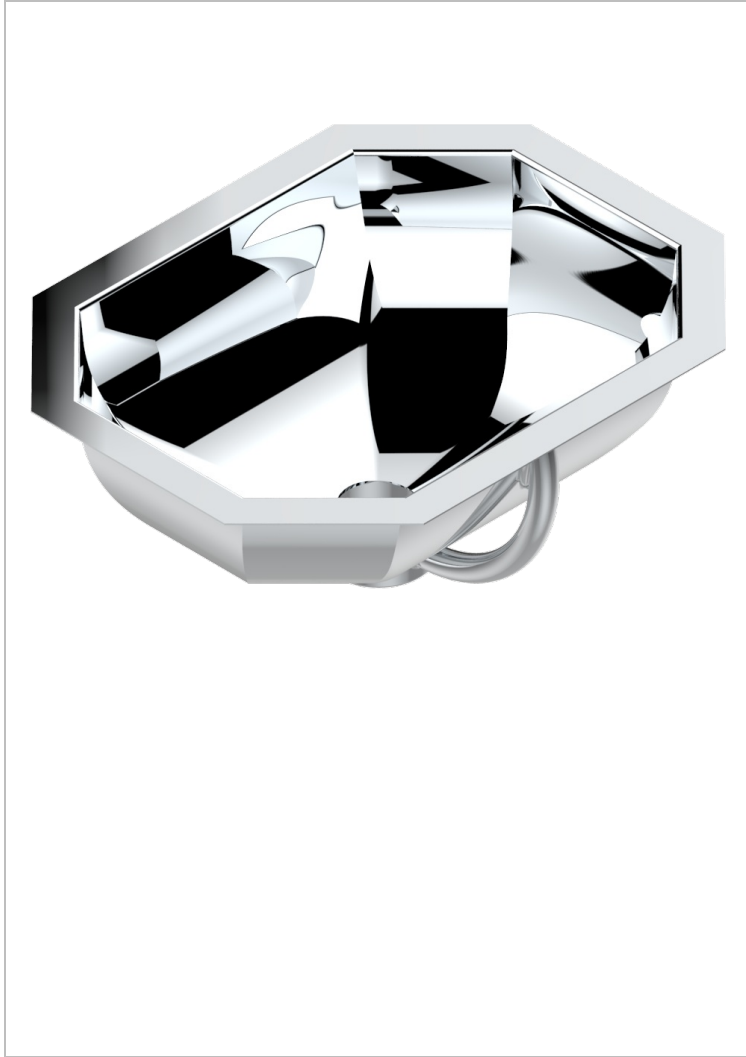

METAL BASIN

GB2-44/BP

THG[®]
PARIS

Rectangular hand basin, 36 x 28 cm, with overflow and flat edge, hammered metal finishing - for installation from above or under a vanity top

特色

- Metal Basin
- Rectangular hand basin, 36 x 28 cm, with overflow and flat edge, hammered metal finishing - for installation from above or under a vanity top

可选饰面

Natural brass, uncoated (metal basin) - O05
Natural red copper, uncoated (metal basin) - O04
哑光镍 - CO1
抛光金 (24K金) - F01
抛光铬 - A02
抛光镍 - B01

浅金 - F30