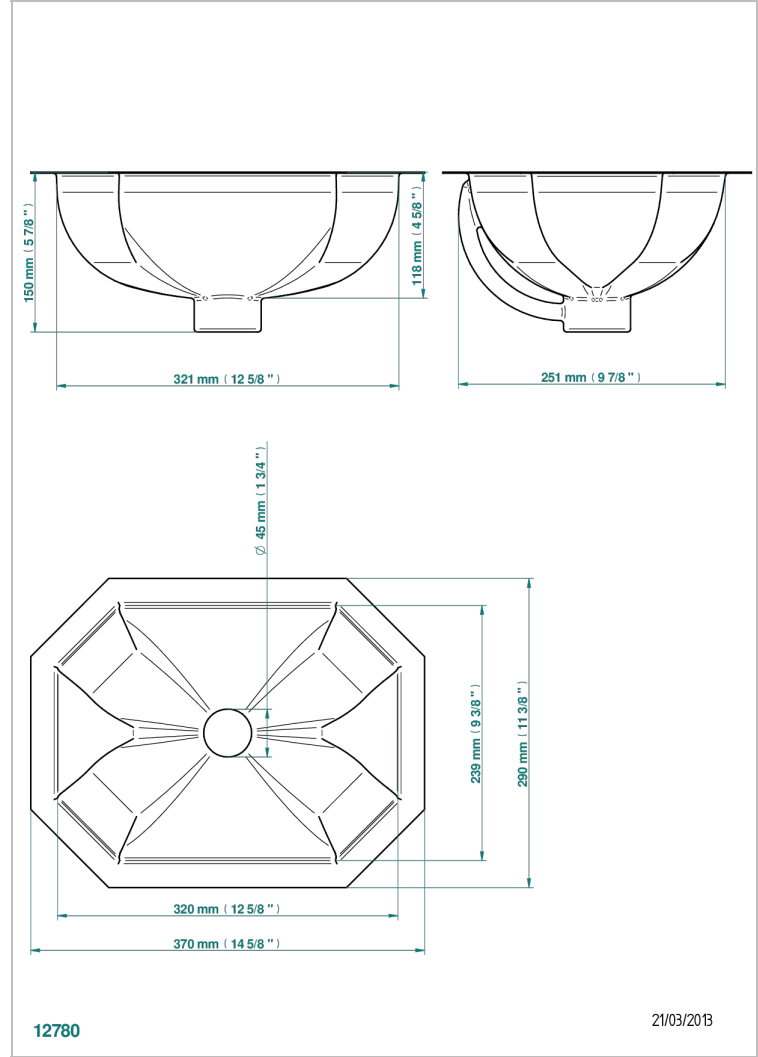

METAL BASIN

GB2-44/BP

THG[®]
PARIS

Rectangular hand basin, 36 x 28 cm, with overflow and flat edge, hammered metal finishing - for installation from above or under a vanity top

特色

- Metal Basin
- Rectangular hand basin, 36 x 28 cm, with overflow and flat edge, hammered metal finishing - for installation from above or under a vanity top

可选饰面

Natural brass, uncoated (metal basin) - O05
Natural red copper, uncoated (metal basin) - O04
哑光镍 - CO1
抛光金 (24K金) - F01
抛光铬 - A02
抛光镍 - B01

浅金 - F30