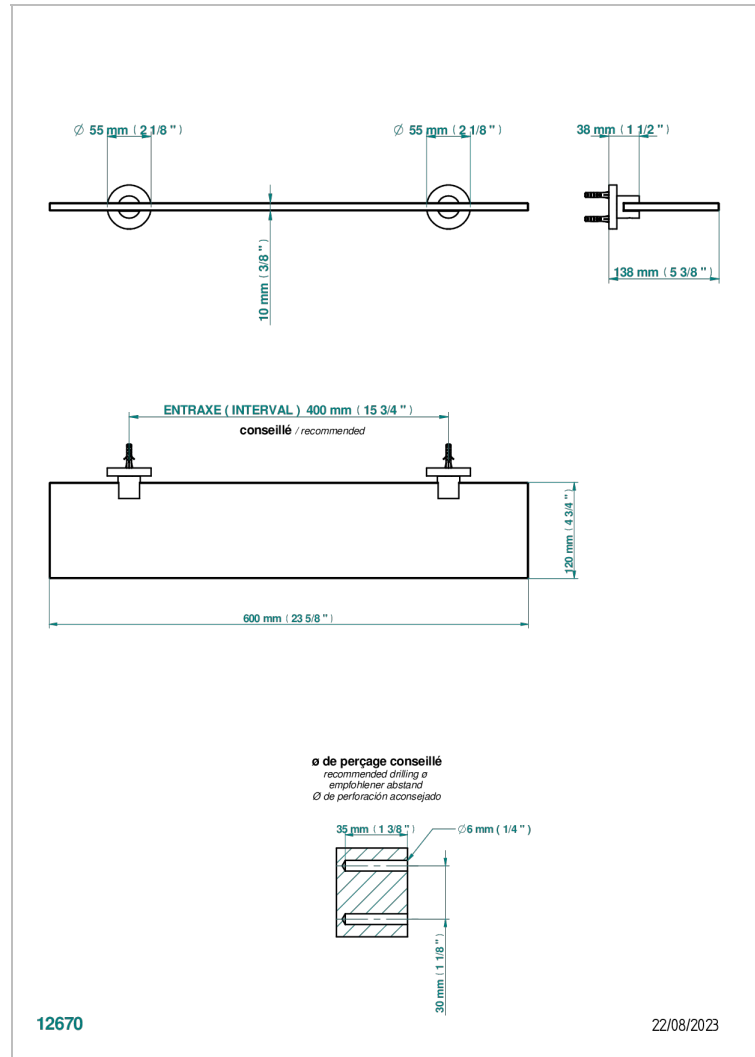

ZOOM.12

U4L-564

Glass shelf with brackets

CHARACTERISTIC

- Zoom.12
- Glass shelf with brackets

AVAILABLE FINITIONS

Black ceram - D30
Blush PVD - H62
Brass color PVD - H49
Brown bronze color PVD - F33
Chrome polished - A02
Gold color PVD - H52