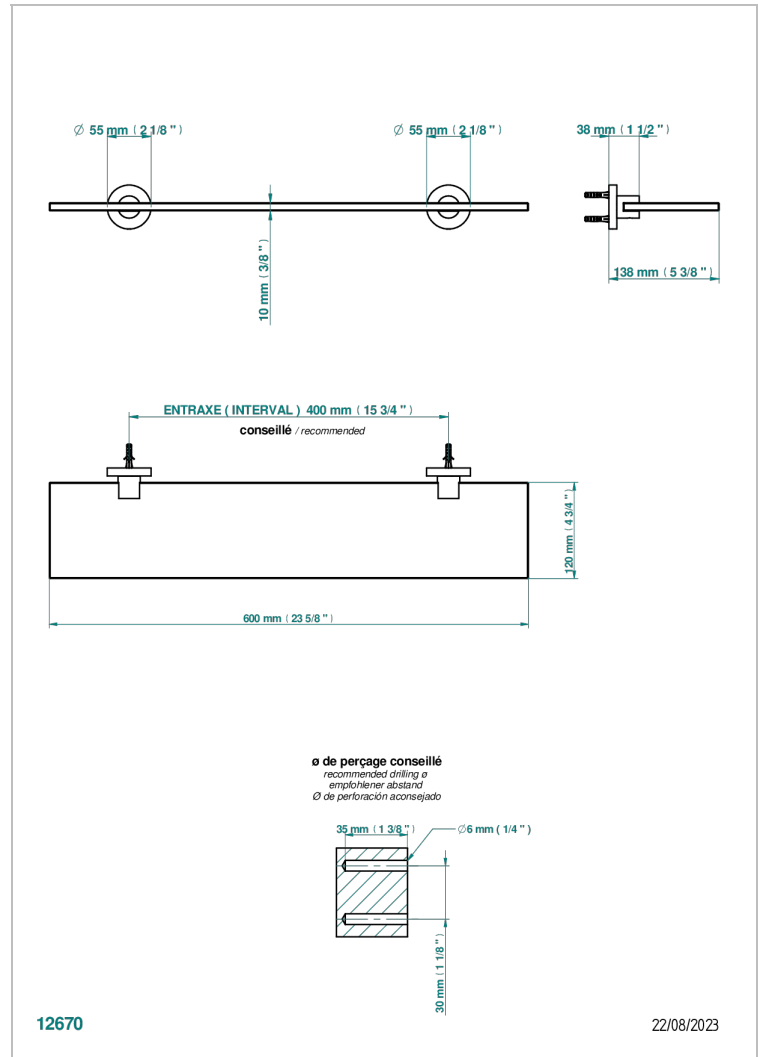

# ZOOM.7

U4K-564

Glass shelf with brackets

## CHARACTERISTIC

- Zoom.7
- Glass shelf with brackets