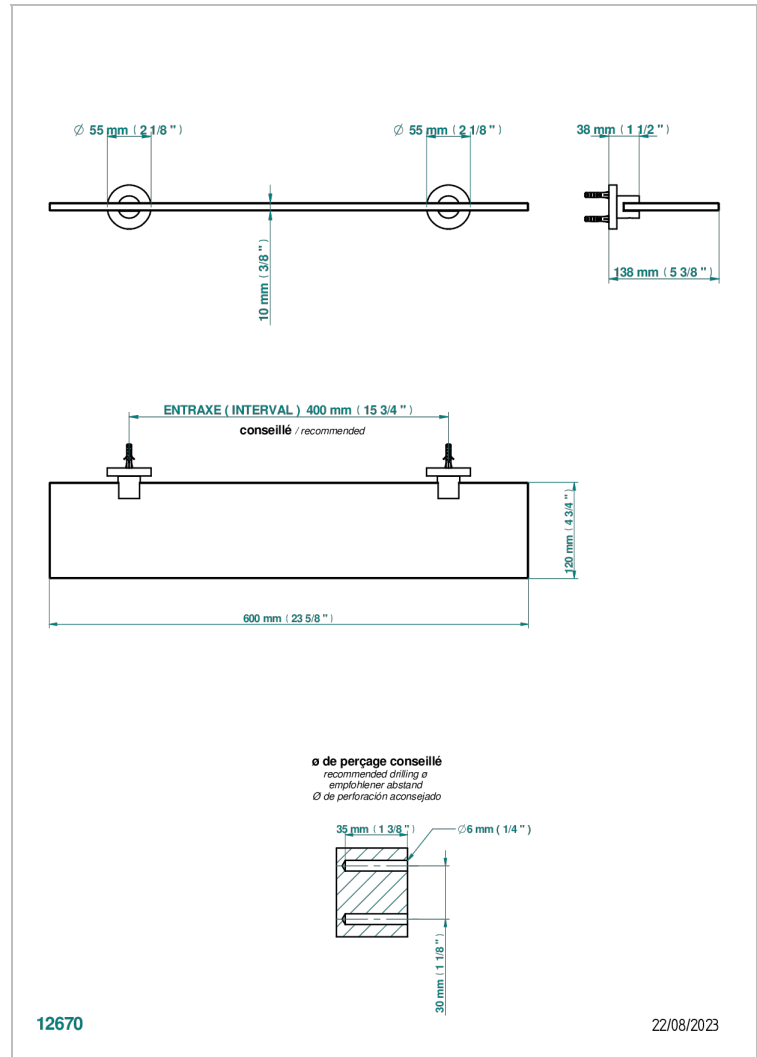

# ZOOM.5

U4J-564

Glass shelf with brackets

## CHARACTERISTIC

- Zoom.5
- Glass shelf with brackets