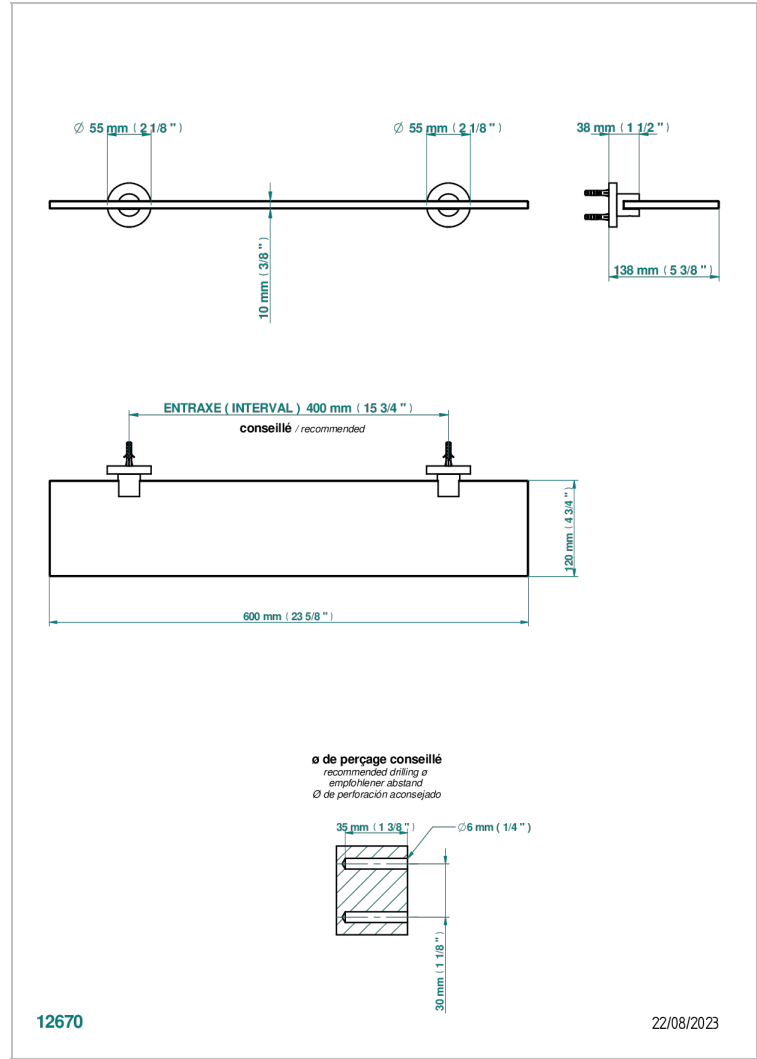

# LE 11 WITH LEVER HANDLES

U2B-564

Glass shelf with brackets

## CHARACTERISTIC

- Le 11 with lever handles
- Glass shelf with brackets