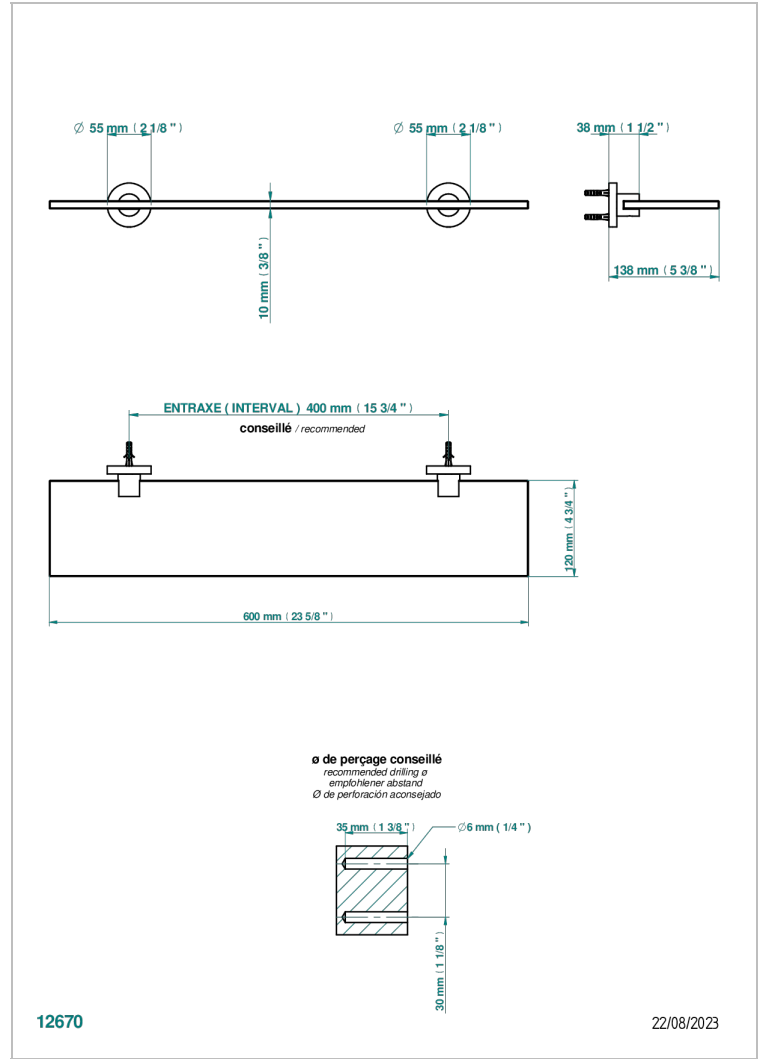

# LE 11

U2A-564

Glass shelf with brackets

## CHARACTERISTIC

- Le 11
- Glass shelf with brackets