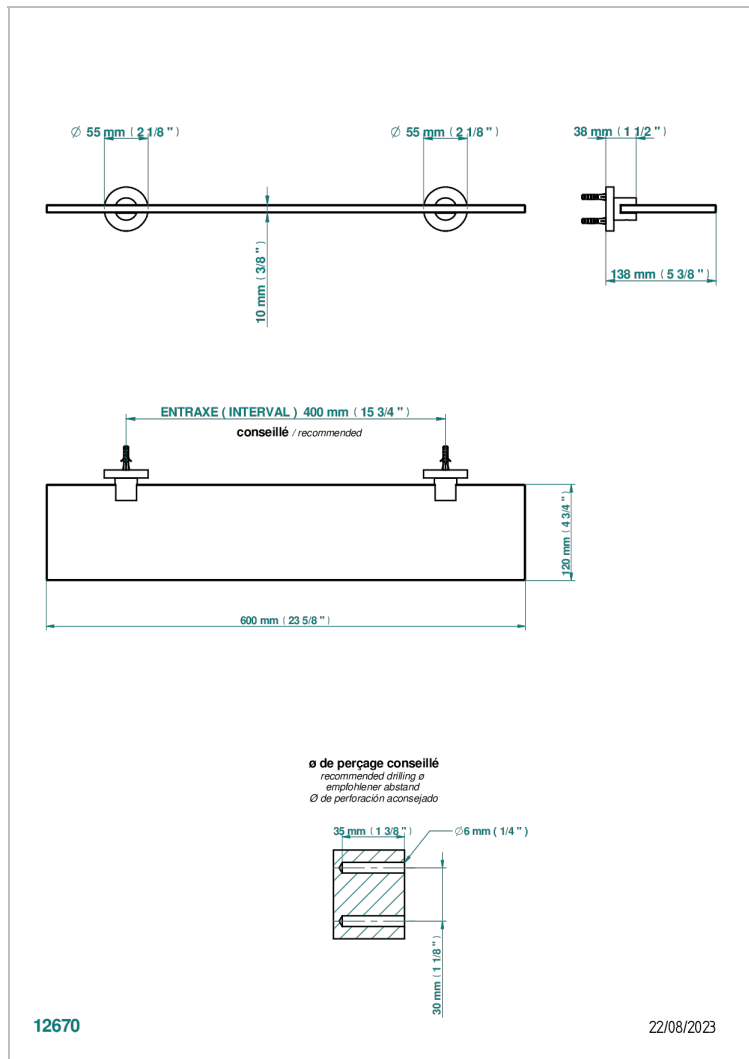

# BONDI WITH LEVER HANDLES

G7G-564

Glass shelf with brackets

## CHARACTERISTIC

- Bondi with lever handles
- Glass shelf with brackets