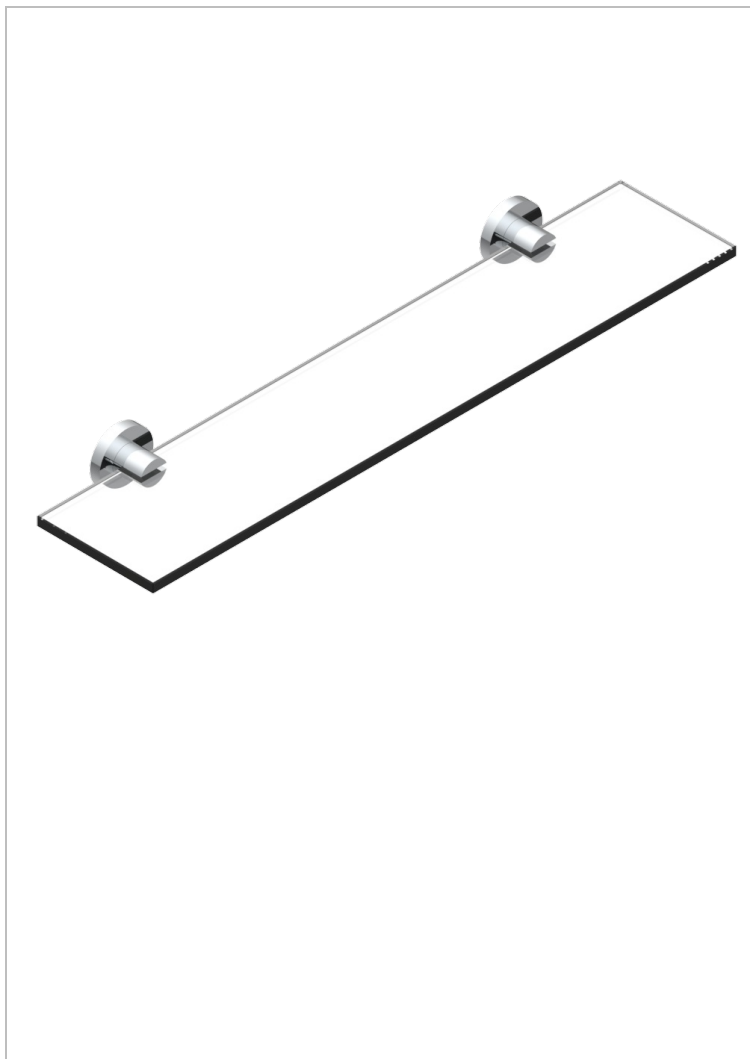

# BONDI WITH LEVER HANDLES

G7G-564

Glass shelf with brackets

## CHARACTERISTIC

- Bondi with lever handles
- Glass shelf with brackets