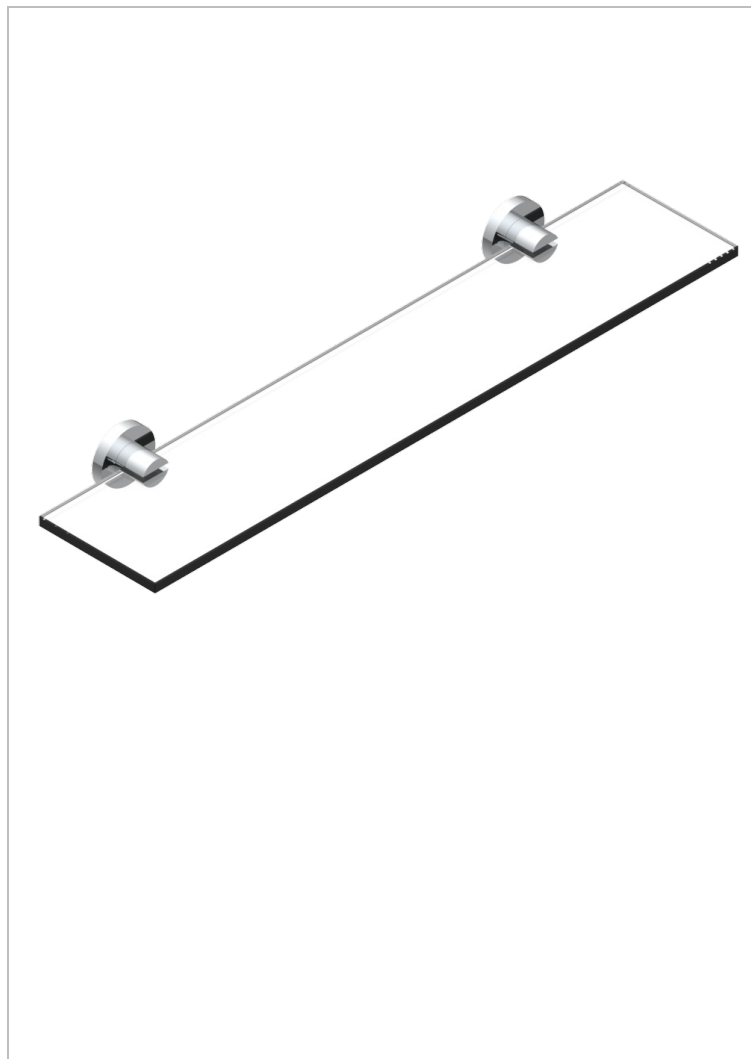

METAMORPHOSE WITH LEVER HANDLES

G6B-564

Glass shelf with brackets

CHARACTERISTIC

- Métamorphose with lever handles
- Glass shelf with brackets

AVAILABLE FINITIONS

Black ceram - D30
Blush PVD - H62
Brass color PVD - H49
Brown bronze color PVD - F33
Chrome polished - A02
Copper antique matt, coated - H07

Matt nickel (American satin) - C01
Matt nickel color PVD - H56
Nickel antique / Sovereign - H28
Nickel color PVD - H55
Nickel polished - B01
Soft gold - F30

Soft matt gold - F31
Umber PVD - H66