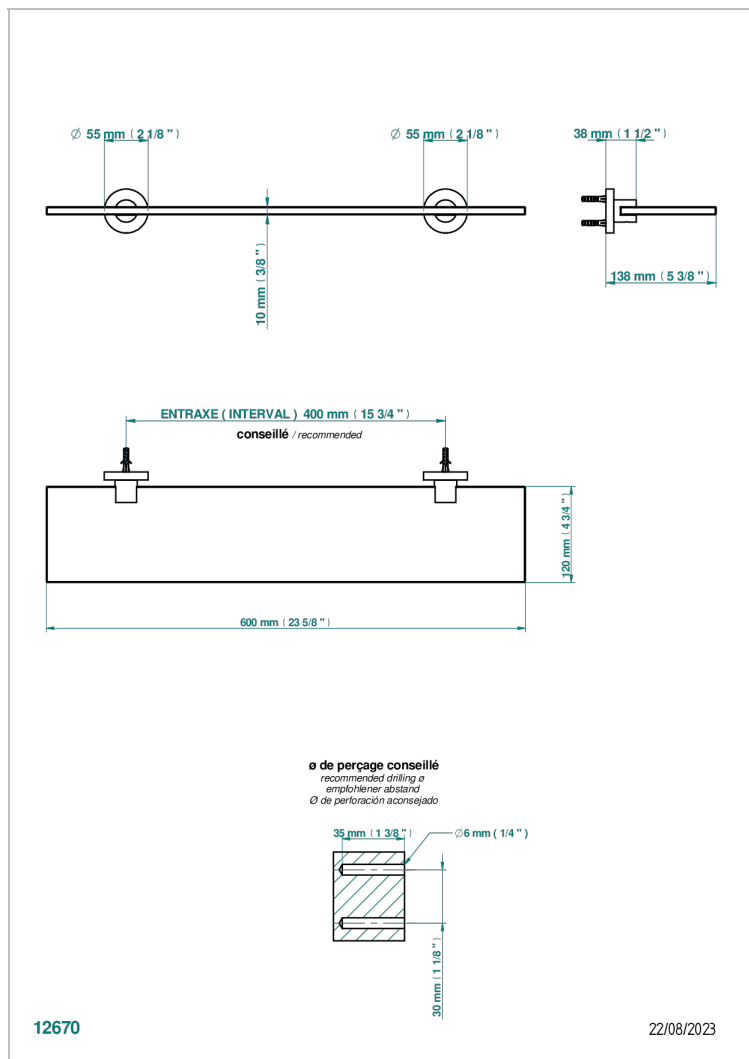

METAMORPHOSE WITH LEVER HANDLES

G6B-564

Glass shelf with brackets

CHARACTERISTIC

- Métamorphose with lever handles
- Glass shelf with brackets

AVAILABLE FINITIONS

Black ceram - D30
Blush PVD - H62
Brass color PVD - H49
Brown bronze color PVD - F33
Chrome polished - A02
Copper antique matt, coated - H07