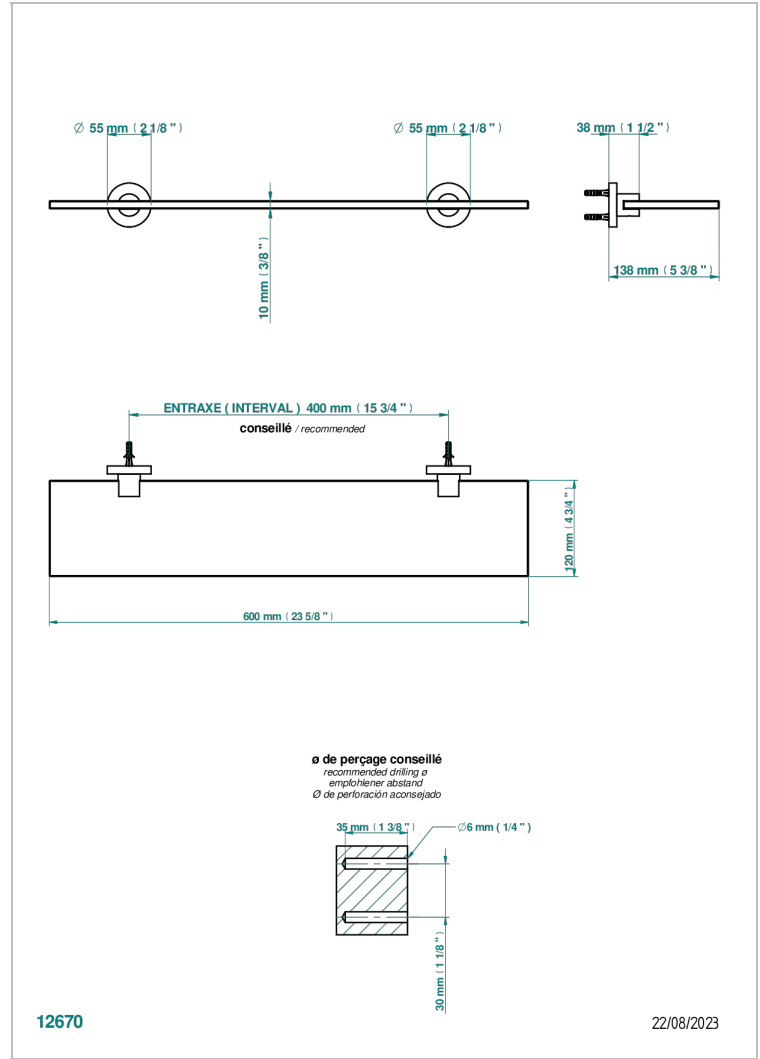

SPIRIT WITH LEVER HANDLES

G58-564

Glass shelf with brackets

12670

22/08/2023

CHARACTERISTIC

- Spirit with lever handles
- Glass shelf with brackets

AVAILABLE FINITIONS