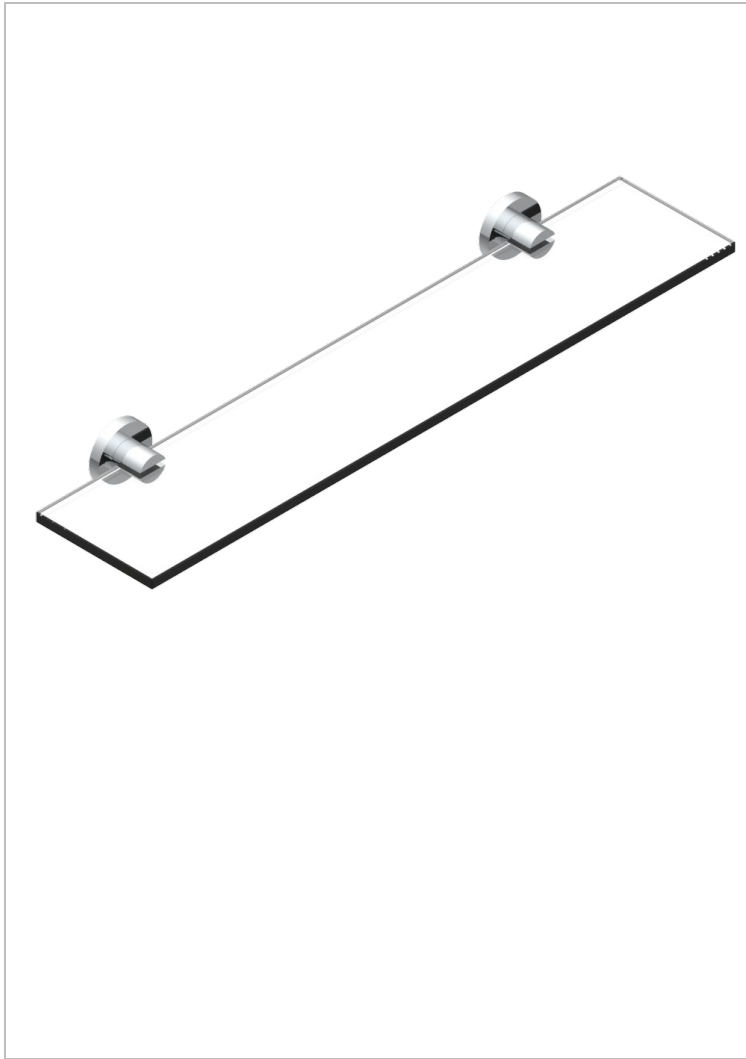

SPIRIT WITH LEVER HANDLES

G58-564

Glass shelf with brackets

12670

22/08/2023

CHARACTERISTIC

- Spirit with lever handles
- Glass shelf with brackets

AVAILABLE FINITIONS

Black ceram - D30
Blush PVD - H62
Brass color PVD - H49
Brown bronze color PVD - F33
Chrome polished - A02
Chrome polished / gold polished - G02

Copper antique matt, coated - H07
Gold color PVD - H52
Gold mat - F07
Gold polished - F01
Graphite PVD - H64
Light coated bronze - D01