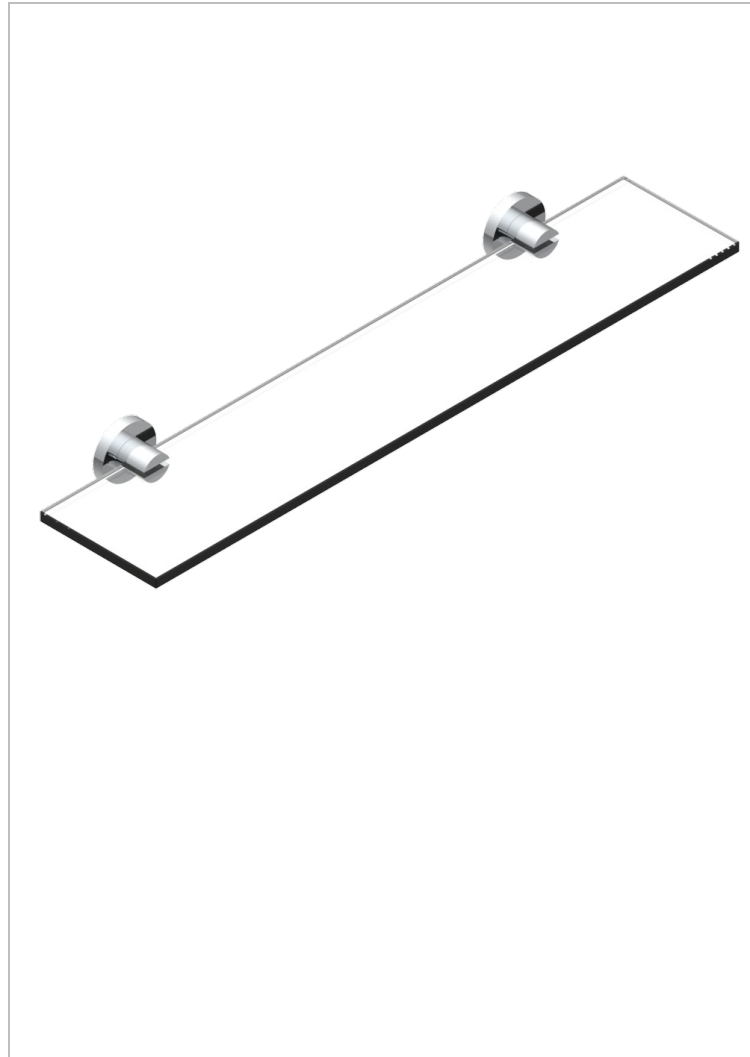

MONTAIGNE VENUS WHITE MARBLE WITH LEVER HANDLES

G3W-564

Glass shelf with brackets

CHARACTERISTIC

- Montaigne Vénus white marble with lever handles
- Glass shelf with brackets

AVAILABLE FINITIONS

Black ceram - D30
Blush PVD - H62
Brass color PVD - H49
Brown bronze color PVD - F33
Chrome polished - A02
Chrome polished / gold polished - G02

Copper antique matt, coated - H07
Gold color PVD - H52
Gold mat - F07
Gold polished - F01
Graphite PVD - H64
Light coated bronze - D01

Matt Umber PVD - H67
Matt blush PVD - H60
Matt brass color PVD - H50
Matt brown bronze color PVD - F34
Matt chrome (American satin) - C02
Matt gold color PVD - H53

Matt graphite PVD - H65
Matt nickel (American satin) - C01
Matt nickel color PVD - H56
Nickel antique / Sovereign - H28
Nickel color PVD - H55
Nickel polished - B01

Soft gold - F30
Soft matt gold - F31
Umber PVD - H66