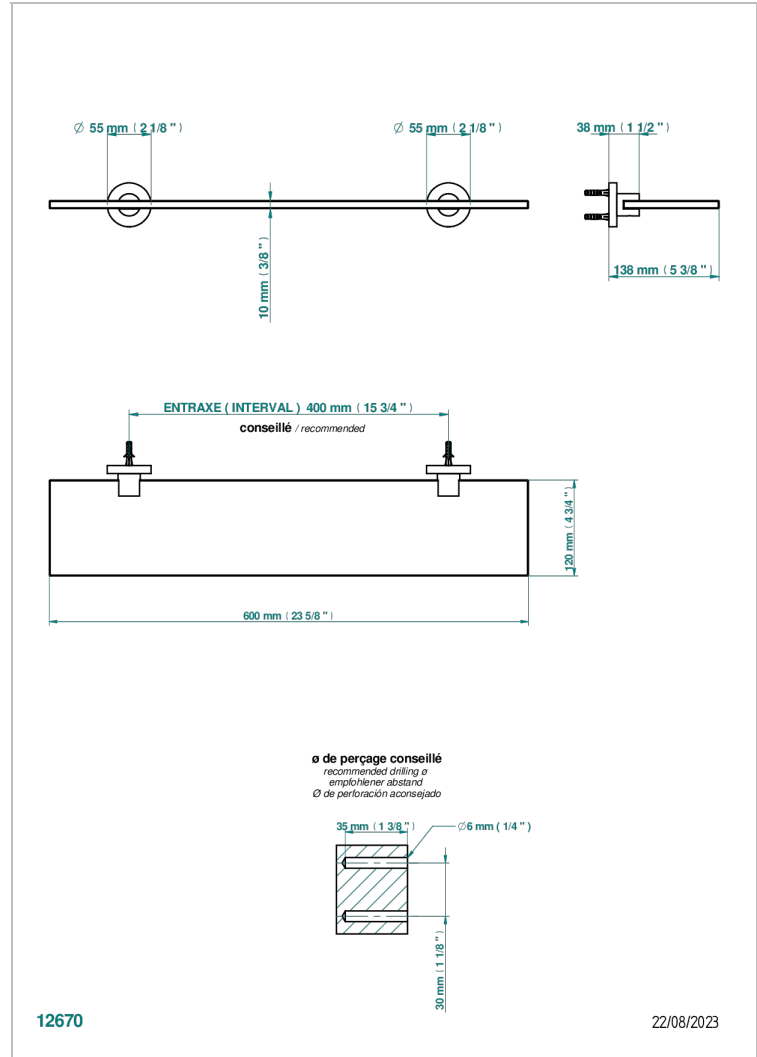

MONTAIGNE VENUS WHITE MARBLE WITH LEVER HANDLES

G3W-564

Glass shelf with brackets

CHARACTERISTIC

- Montaigne Vénus white marble with lever handles
- Glass shelf with brackets

AVAILABLE FINITIONS

Black ceram - D30
Blush PVD - H62
Brass color PVD - H49
Brown bronze color PVD - F33
Chrome polished - A02
Chrome polished / gold polished - G02