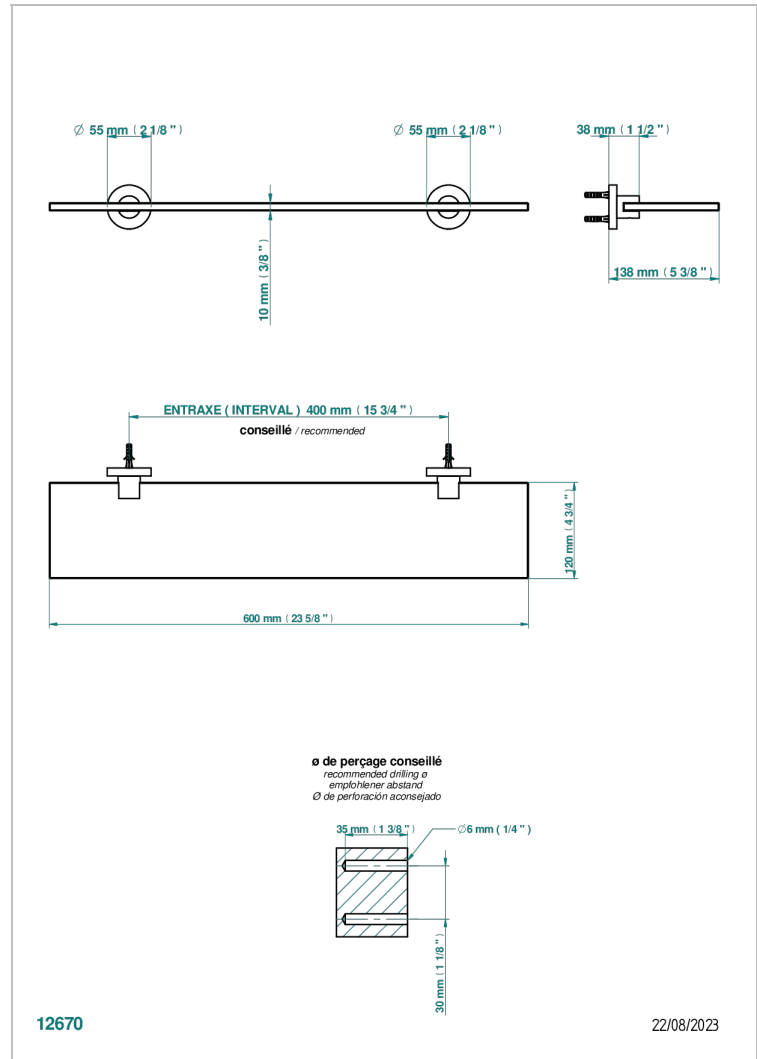

# MONTAIGNE VENUS WHITE MARBLE

G3V-564

Glass shelf with brackets

12670

22/08/2023